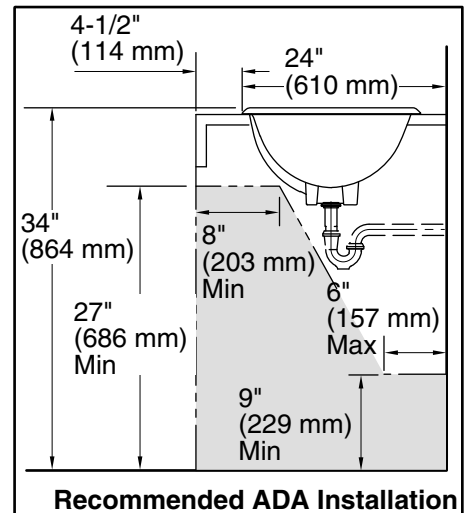

Recommended ADA Installation

Product Diagram