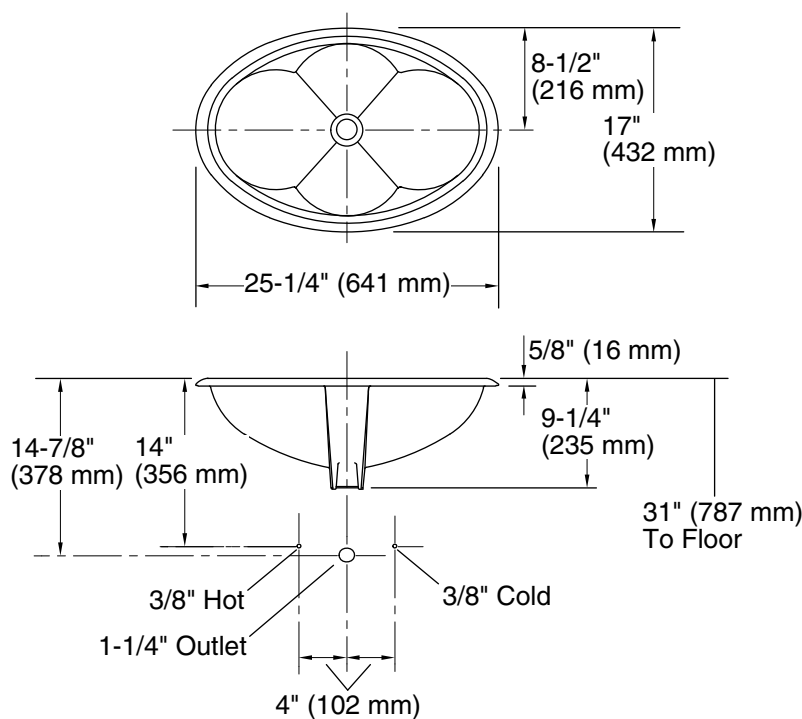

CANTATA®

Technical Information

Fixture*:	
Basin area	22" (559 mm) x 14" (356 mm)
Water depth	5-3/8" (137 mm)
Drain hole	Ø 1-3/4" (44 mm)
* Approximate measurements for comparison only.	

Included components:	
Adjustable linkage	40372
Cut-out template	111539-7

Installation Notes

Install this product according to the installation guide.

NOTICE: Countertop manufacturer or cutter **must** use the cut-out template provided with the product, or a current one provided by Kohler Co. (call 1-800-4-KOHLER). Kohler Co. is not responsible for cutout errors when the incorrect cut-out template is used.

Will comply with **ADA** when installer per Section 606 Lavatories of the Act.

Will comply with **CSA B651** when installed per Clause 4.3.3 of the standard.

Will comply with **OBC** when installed per Clause 3.8.3.11.

Standard Installation