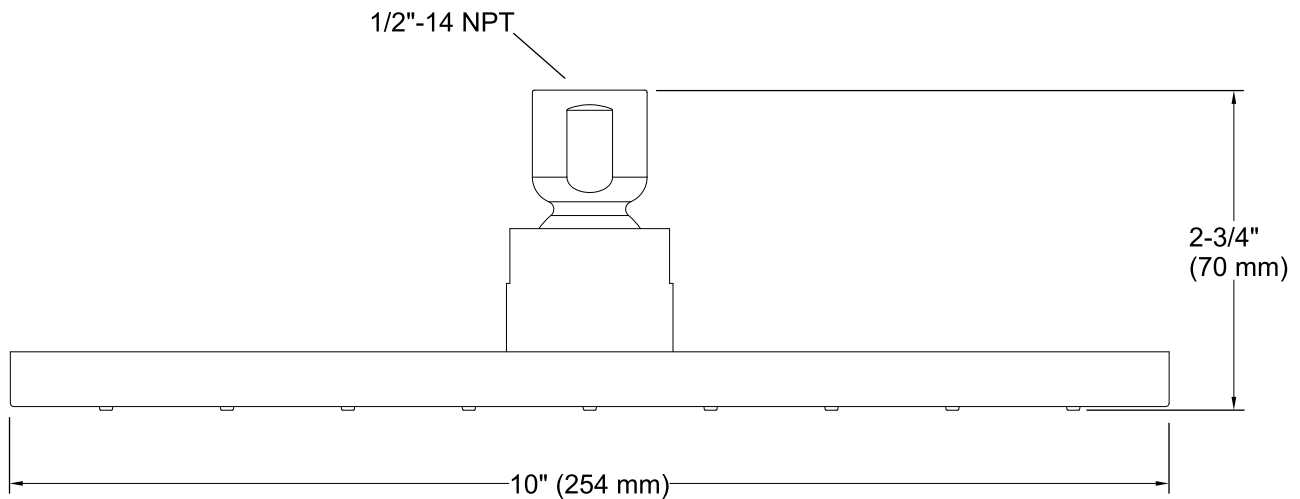

Technical Information

All product dimensions are nominal.

Notes

Install this product in accordance with the installation instructions.