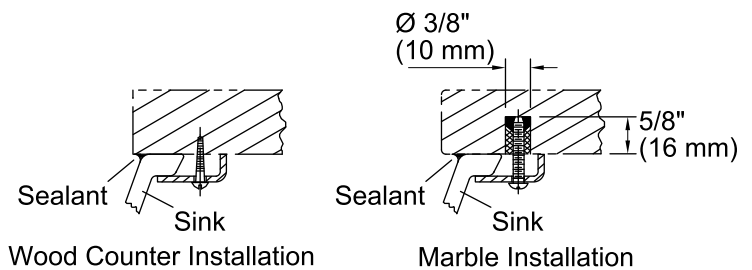

### Technical Information

All product dimensions are nominal.

Bowl configuration: Single

Installation: Under-mount

Bowl area (Only): Diameter: 13-3/4" (349 mm)  
Water depth: 5" (127 mm)

Drain hole: 1-3/4" (44 mm)