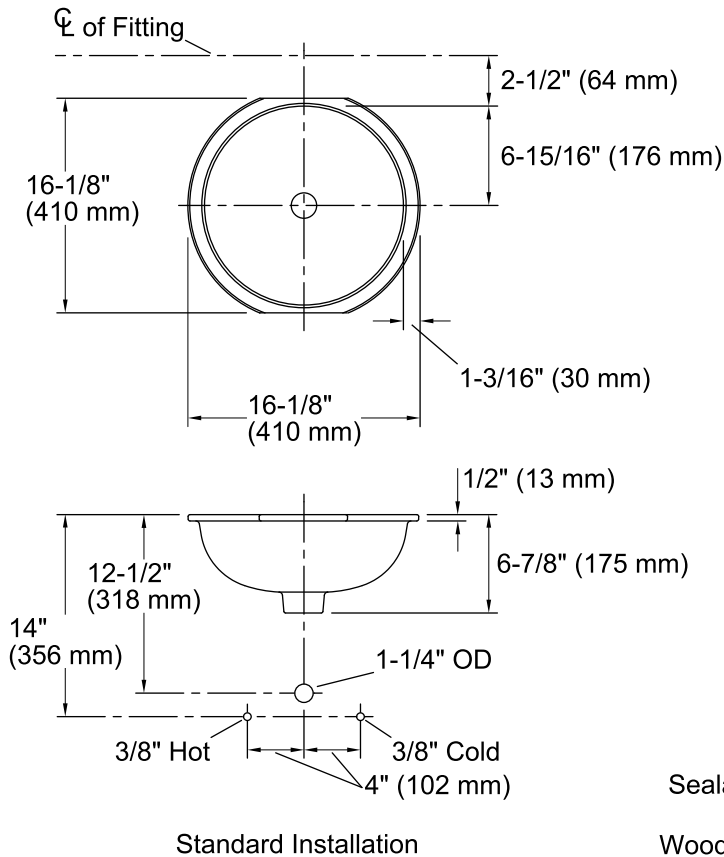

### Technical Information

All product dimensions are nominal.

Bowl configuration: Single

Installation: Under-mount

Bowl area (Only): Diameter: 13-3/4" (349 mm)  
Water depth: 5" (127 mm)

Drain hole: 1-3/4" (44 mm)