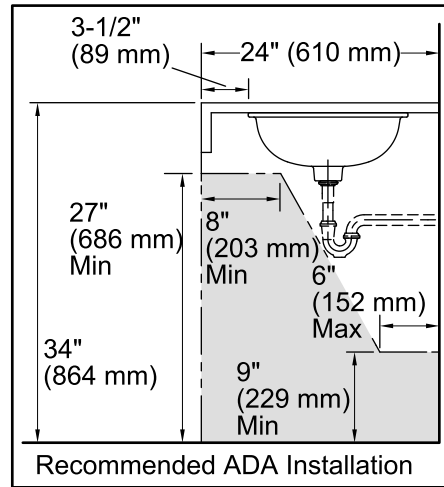

### Technical Information

All product dimensions are nominal.

Bowl configuration: Single

Installation: Under-mount

Bowl area (Only): Diameter: 13-3/4" (349 mm)  
Water depth: 5" (127 mm)

Drain hole: 1-3/4" (44 mm)