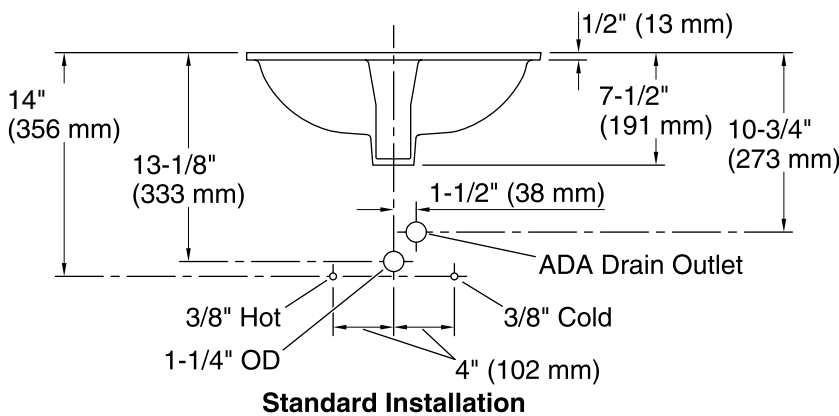

### Technical Information

All product dimensions are nominal.

- Bowl configuration: Single
- Installation: Under-mount
- Bowl area (Only): Length: 17" (432 mm)  
Width: 14" (356 mm)  
With overflow: Yes  
Water depth: 4" (102 mm)
- Drain hole: 1-3/4" (44 mm)
- Template: 1151011-7, required, not included