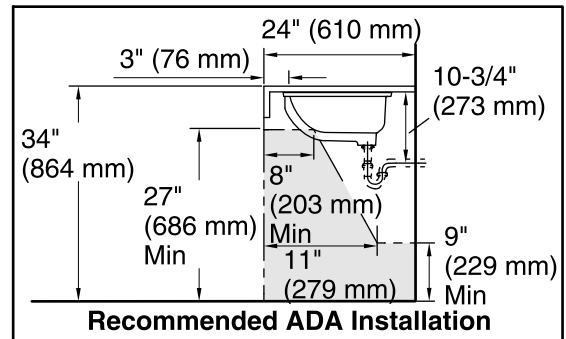

### Technical Information

All product dimensions are nominal.

- Bowl configuration: Single
- Installation: Under-mount
- Bowl area (Only): Length: 17" (432 mm)  
Width: 14" (356 mm)  
With overflow: Yes  
Water depth: 4" (102 mm)
- Drain hole: 1-3/4" (44 mm)
- Template: 1151011-7, required, not included