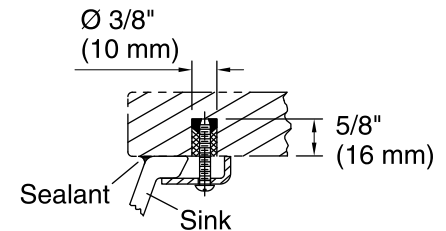

### Technical Information

All product dimensions are nominal.

- Bowl configuration: Single
- Installation: Under-mount
- Bowl area (Only): Length: 17" (432 mm)  
Width: 14" (356 mm)  
With overflow: Yes  
Water depth: 4" (102 mm)
- Drain hole: 1-3/4" (44 mm)
- Template: 1151011-7, required, not included