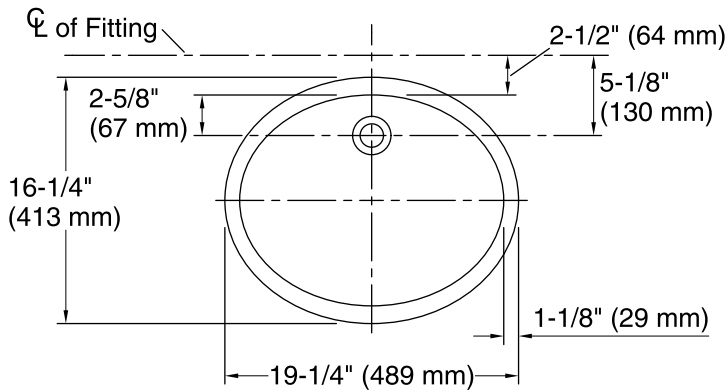

### Technical Information

All product dimensions are nominal.

- Bowl configuration: Single
- Installation: Under-mount
- Bowl area (Only): Length: 17" (432 mm)  
Width: 14" (356 mm)  
With overflow: Yes  
Water depth: 4" (102 mm)
- Drain hole: 1-3/4" (44 mm)
- Template: 1151011-7, required, not included