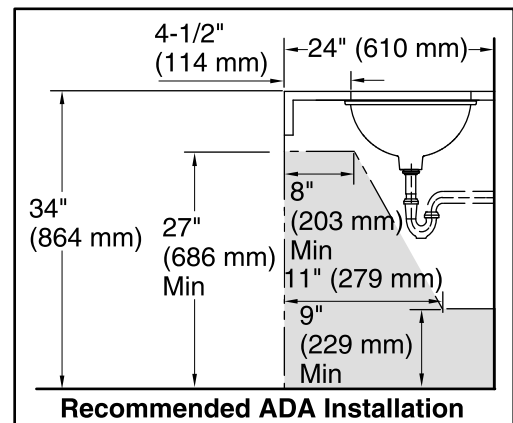

Flight of Fancy™ with Gold Caxton® Oval

Under-mount Bathroom Sink

K-14218-FG

Technical Information

All product dimensions are nominal.

- Bowl configuration: Single
- Installation: Under-mount
- Bowl area (Only): Length: 17" (432 mm)
  Width: 14" (356 mm)
  Water depth: 6-3/8" (162 mm)
- Drain hole: 1-3/4" (44 mm)
- Template: 1151011-7, required, included

Notes

Install this product according to the installation instructions.

NOTICE: Countertop manufacturer or cutter must use the cut-out template provided with the product, or a current one provided by Kohler Co. (call 1-800-4-KOHLER). Kohler Co. is not responsible for cutout errors when the incorrect cut-out template is used.

ADA compliant when installed to the specific requirements of these regulations.