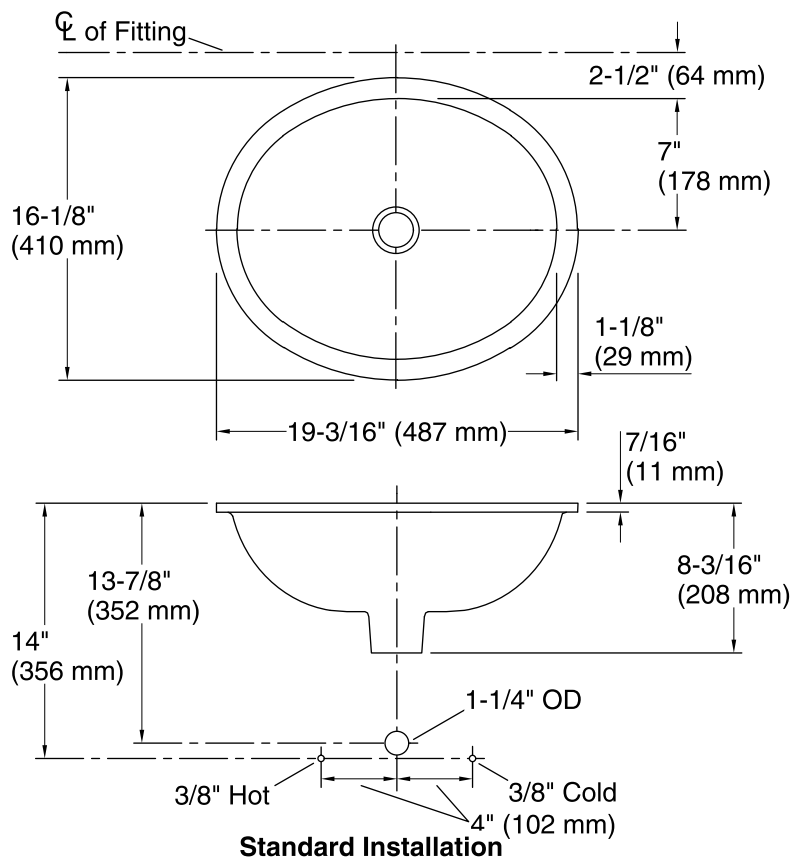

Flight of Fancy™ with Gold Caxton® Oval

Under-mount Bathroom Sink

K-14218-FG

Technical Information

All product dimensions are nominal.

- Bowl configuration: Single
- Installation: Under-mount
- Bowl area (Only): Length: 17" (432 mm)
  Width: 14" (356 mm)
  Water depth: 6-3/8" (162 mm)
- Drain hole: 1-3/4" (44 mm)
- Template: 1151011-7, required, included

Notes

Install this product according to the installation instructions.

NOTICE: Countertop manufacturer or cutter must use the cut-out template provided with the product, or a current one provided by Kohler Co. (call 1-800-4-KOHLER). Kohler Co. is not responsible for cutout errors when the incorrect cut-out template is used.

ADA compliant when installed to the specific requirements of these regulations.