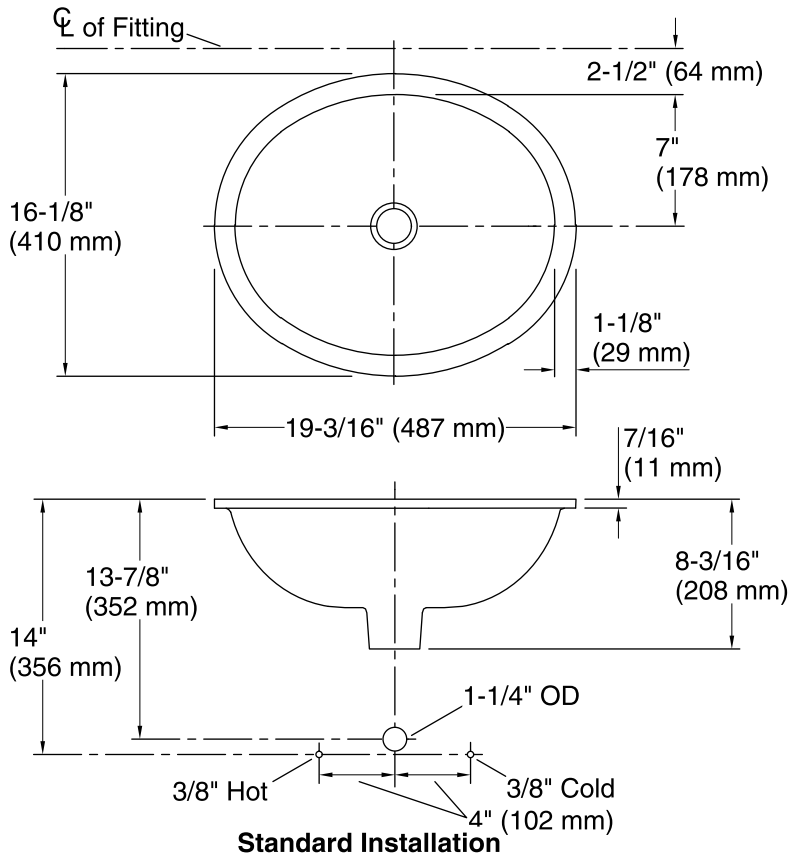

Caravan® Nepal Caxton® Oval

Under-mount Bathroom Sink
K-14218-SR1

Features

- Decorated with an intricate Henna-inspired pattern on Translucent Blue background.
- Deep oval basin.
- No faucet holes; requires wall- or counter-mount faucet.
- Nepal design
- Fits standard 14- x 17-inch countertop cutout.

Material

- Vitreous china.

Installation

- Under-mount

Recommended Products/Accessories

K-9018 P-Trap

Components

Additional included component/s: 1193643 Basin Clamps.

Color tiles intended for reference only.

Color	Code	Description
-------	------	-------------

	K7	Translucent Blue
--	----	------------------

Technical Information

All product dimensions are nominal.

Bowl configuration:	Single
Installation:	Under-mount
Bowl area (Only):	Length: 17" (432 mm) Width: 14" (356 mm) Water depth: 6-3/8" (162 mm)
Drain hole:	1-3/4" (44 mm)
Template:	1151011-7, required, included