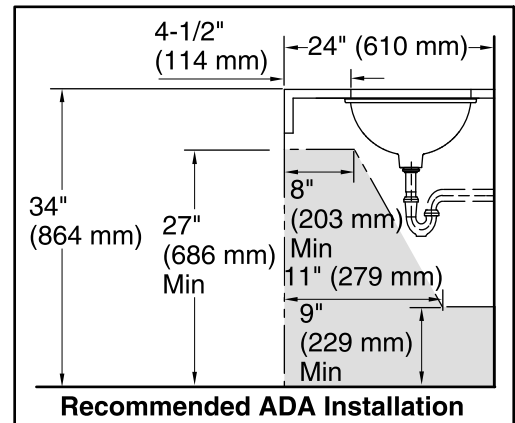

Material

- Vitreous china.

Installation

- Under-mount

Recommended Products/Accessories

K-9018 P-Trap

Components

Additional included component/s: 1193643 Basin Clamps.

Color tiles intended for reference only.

Color	Code	Description
-------	------	-------------

	K7	Translucent Blue
--	----	------------------

Technical Information

All product dimensions are nominal.

Bowl configuration:	Single
Installation:	Under-mount
Bowl area (Only):	Length: 17" (432 mm) Width: 14" (356 mm) Water depth: 6-3/8" (162 mm)
Drain hole:	1-3/4" (44 mm)
Template:	1151011-7, required, included