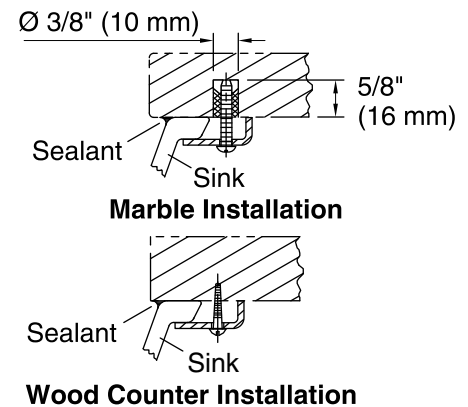

Material

- Vitreous china.

Installation

- Under-mount

Recommended Products/Accessories

K-9018 P-Trap

Components

Additional included component/s: 1193643 Basin Clamps.

Color tiles intended for reference only.

Color	Code	Description
-------	------	-------------

	K7	Translucent Blue
--	----	------------------

Technical Information

All product dimensions are nominal.

Bowl configuration:	Single
Installation:	Under-mount
Bowl area (Only):	Length: 17" (432 mm) Width: 14" (356 mm) Water depth: 6-3/8" (162 mm)
Drain hole:	1-3/4" (44 mm)
Template:	1151011-7, required, included