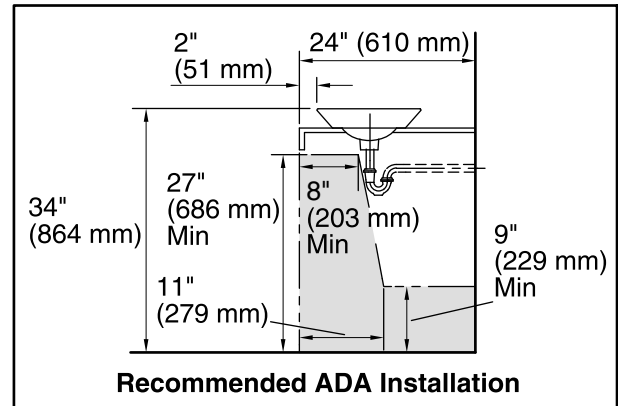

Empress Bouquet™ Conical Bell®

Above-counter/Wall-mount Bathroom Sink

K-14223-SMC

Technical Information

All product dimensions are nominal.

Bowl configuration:	Single
Installation:	Wall-mount, Vessel
Bowl area (Only):	Diameter: 15-7/8" (403 mm) Water depth: 4-1/4" (108 mm)
Drain hole:	1-3/4" (44 mm)
Template:	1002980-7, required, included

Notes

Install this product according to the installation instructions.

*Spout must be 5" (127 mm) long (min) for adequate clearance into the bathroom sink when installed with centerline as shown.

NOTICE: Countertop manufacturer or cutter must use the cut-out template provided with the product, or a current one provided by Kohler Co. (call 1-800-4-KOHLER). Kohler Co. is not responsible for cut-out errors when the incorrect cut-out template is used.

ADA, CSA B651 compliant when installed to the specific requirements of these regulations.