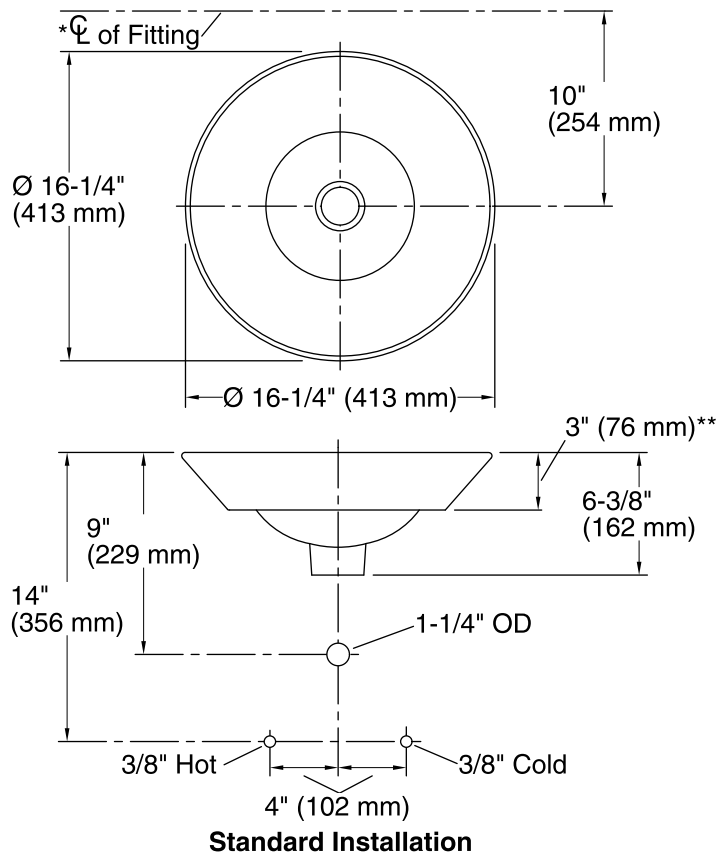

Color	Code	Description
-------	------	-------------

	0	White
--	---	-------

Empress Bouquet™ Conical Bell®

Above-counter/Wall-mount Bathroom Sink

K-14223-SMC

Technical Information

All product dimensions are nominal.

Bowl configuration:	Single
Installation:	Wall-mount, Vessel
Bowl area (Only):	Diameter: 15-7/8" (403 mm) Water depth: 4-1/4" (108 mm)
Drain hole:	1-3/4" (44 mm)
Template:	1002980-7, required, included

Notes

Install this product according to the installation instructions.

*Spout must be 5" (127 mm) long (min) for adequate clearance into the bathroom sink when installed with centerline as shown.

NOTICE: Countertop manufacturer or cutter must use the cut-out template provided with the product, or a current one provided by Kohler Co. (call 1-800-4-KOHLER). Kohler Co. is not responsible for cut-out errors when the incorrect cut-out template is used.