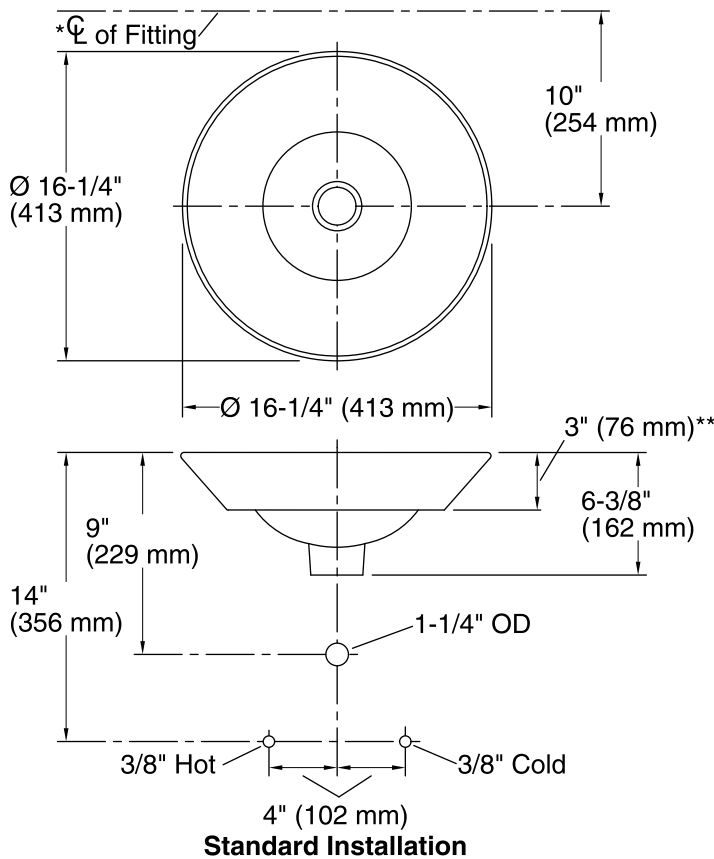

**Technical Information**

All product dimensions are nominal.

- Bowl configuration: Single
- Installation: Vessel
- Bowl area (Only): Diameter: 15-7/8" (403 mm)  
Water depth: 4-1/4" (108 mm)
- Drain hole: 1-3/4" (44 mm)
- Template: 1002980-7, required, included

**Notes**

Install this product according to the installation instructions.

\*Spout must be 5" (127 mm) long (min) for adequate clearance into the bathroom sink when installed with centerline as shown.

**NOTICE:** Countertop manufacturer or cutter must use the cut-out template provided with the product, or a current one provided by Kohler Co. (call 1-800-4-KOHLER). Kohler Co. is not responsible for cut-out errors when the incorrect cut-out template is used.