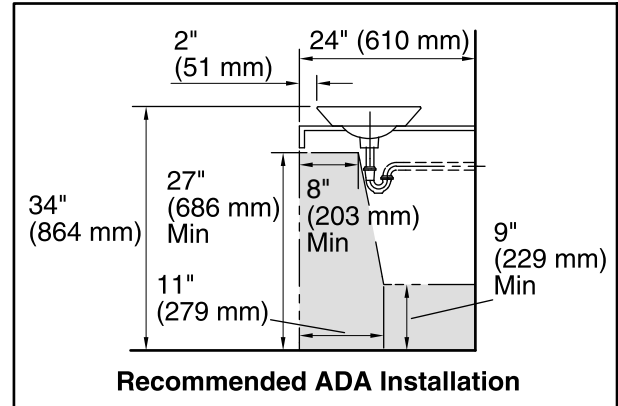

**Technical Information**

All product dimensions are nominal.

- Bowl configuration: Single
- Installation: Vessel
- Bowl area (Only): Diameter: 15-7/8" (403 mm)  
Water depth: 4-1/4" (108 mm)
- Drain hole: 1-3/4" (44 mm)
- Template: 1002980-7, required, included

**Notes**

Install this product according to the installation instructions.

\*Spout must be 5" (127 mm) long (min) for adequate clearance into the bathroom sink when installed with centerline as shown.

**NOTICE:** Countertop manufacturer or cutter must use the cut-out template provided with the product, or a current one provided by Kohler Co. (call 1-800-4-KOHLER). Kohler Co. is not responsible for cut-out errors when the incorrect cut-out template is used.