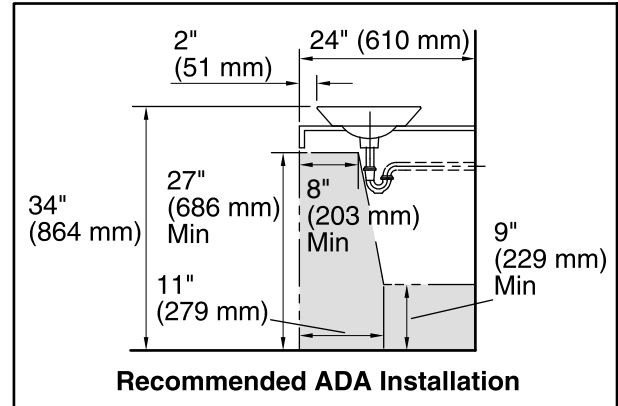

Material

- Vitreous china.

Installation

- Vessel

Recommended Products/Accessories

- K-7114 Pop-Up Drain
- K-7129 Drain
- K-9018 P-Trap
- K-9655 Wall-Mount Vessel Bracket

Components

Additional included component/s: Adjustable linkage, and Cut-out template.

Color Code Description

 47 Almond

Mille Fleurs™ Conical Bell®
 Above-counter/Wall-mount Bathroom Sink
K-14223-T9

Technical Information

All product dimensions are nominal.

- Bowl configuration: Single
- Installation: Vessel, Wall-mount
- Bowl area (Only): Diameter: 15-7/8" (403 mm)
Water depth: 4-1/4" (108 mm)
- Drain hole: 1-3/4" (44 mm)
- Template: 1002980-7, required, included

Notes

Install this product according to the installation instructions.

*Spout must be 5" (127 mm) long (min) for adequate clearance into the bathroom sink when installed with centerline as shown.

NOTICE: Countertop manufacturer or cutter must use the cut-out template provided with the product, or a current one provided by Kohler Co. (call 1-800-4-KOHLER). Kohler Co. is not responsible for cut-out errors when the incorrect cut-out template is used.