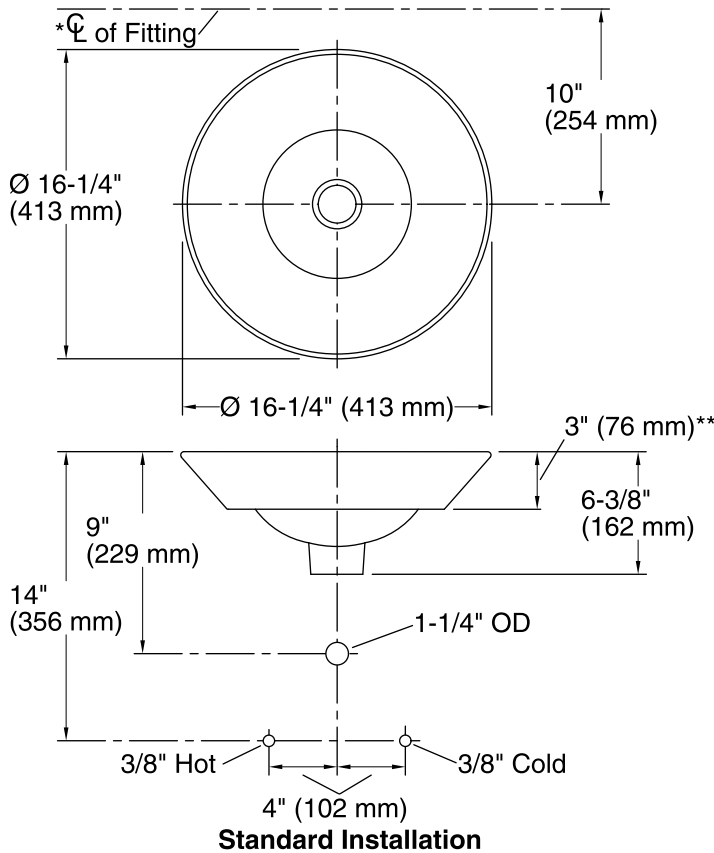

Material

- Vitreous china.

Installation

- Vessel

Recommended Products/Accessories

- K-7114 Pop-Up Drain
- K-7129 Drain
- K-9018 P-Trap
- K-9655 Wall-Mount Vessel Bracket

Components

Additional included component/s: Adjustable linkage, and Cut-out template.

Color Code Description

 47 Almond

Mille Fleurs™ Conical Bell®
 Above-counter/Wall-mount Bathroom Sink
K-14223-T9

Technical Information

All product dimensions are nominal.

- Bowl configuration: Single
- Installation: Vessel, Wall-mount
- Bowl area (Only): Diameter: 15-7/8" (403 mm)
Water depth: 4-1/4" (108 mm)
- Drain hole: 1-3/4" (44 mm)
- Template: 1002980-7, required, included

Notes

Install this product according to the installation instructions.

*Spout must be 5" (127 mm) long (min) for adequate clearance into the bathroom sink when installed with centerline as shown.

NOTICE: Countertop manufacturer or cutter must use the cut-out template provided with the product, or a current one provided by Kohler Co. (call 1-800-4-KOHLER). Kohler Co. is not responsible for cut-out errors when the incorrect cut-out template is used.