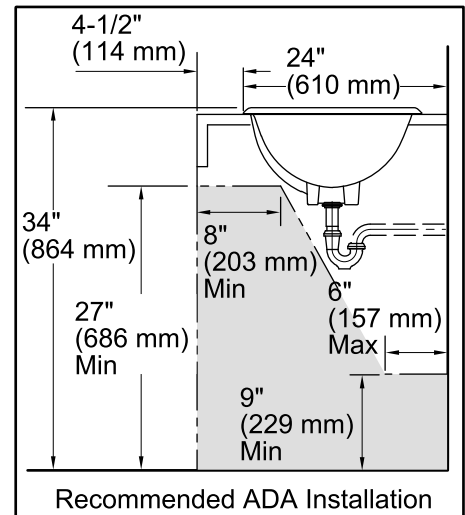

Material

- Vitreous china.

Installation

- Drop-in

Recommended Products/Accessories

K-8998 P-Trap

Components

Additional included component/s: Adjustable linkage.

Color tiles intended for reference only.

Color	Code	Description
-------	------	-------------

	96	Biscuit
--	----	---------

Technical Information

All product dimensions are nominal.

Bowl configuration:	Single
Installation:	Drop-in
Bowl area (Only):	Length: 22" (559 mm) Width: 14" (356 mm) Water depth: 5-3/8" (137 mm)
Drain hole:	1-3/4" (44 mm)
Template:	111539-7, required, included