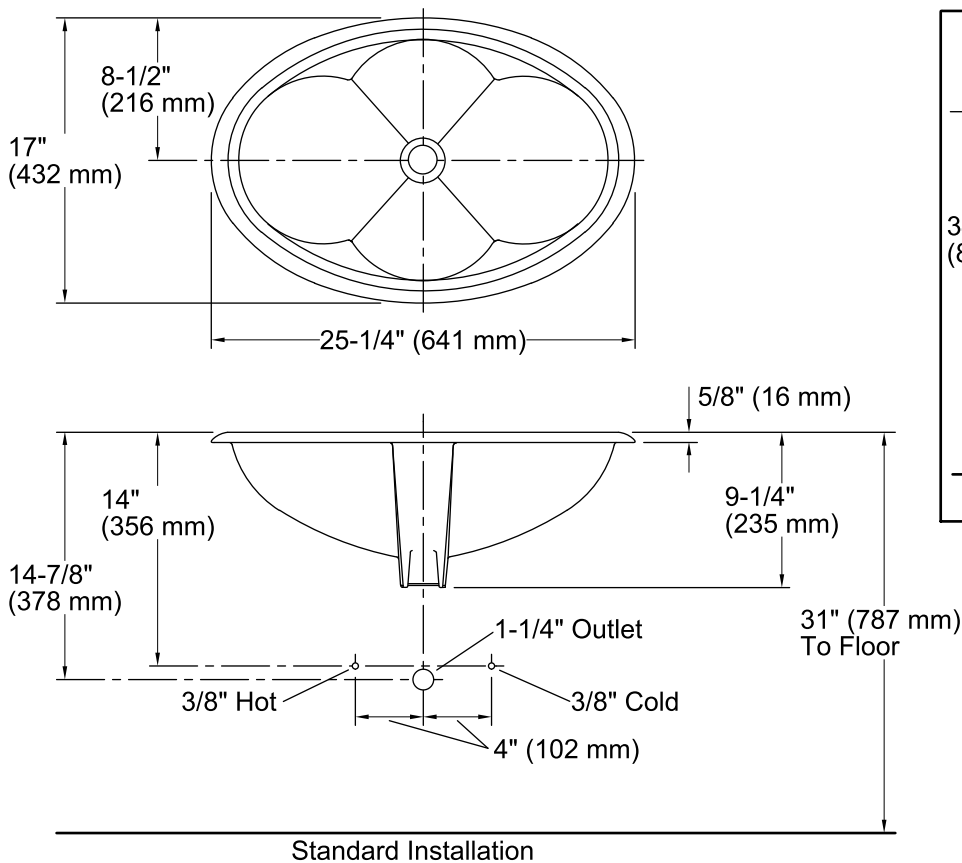

Prairie Flowers™ Cantata®

Drop-in Bathroom Sink

K-14271-WF

Features

- Decorated with an elegant floral pattern with Polished Gold accents on Biscuit background.
- Sculptural oval basin.
- No faucet holes; requires wall- or counter-mount faucet.
- Coordinates with other products with the Prairie Flowers design.

Material

- Vitreous china.

Installation

- Drop-in

Recommended Products/Accessories

K-8998 P-Trap

Components

Additional included component/s: Adjustable linkage.

Color tiles intended for reference only.

Color	Code	Description
-------	------	-------------

	96	Biscuit
--	----	---------

Technical Information

All product dimensions are nominal.

Bowl configuration:	Single
Installation:	Drop-in
Bowl area (Only):	Length: 22" (559 mm) Width: 14" (356 mm) Water depth: 5-3/8" (137 mm)
Drain hole:	1-3/4" (44 mm)
Template:	111539-7, required, included