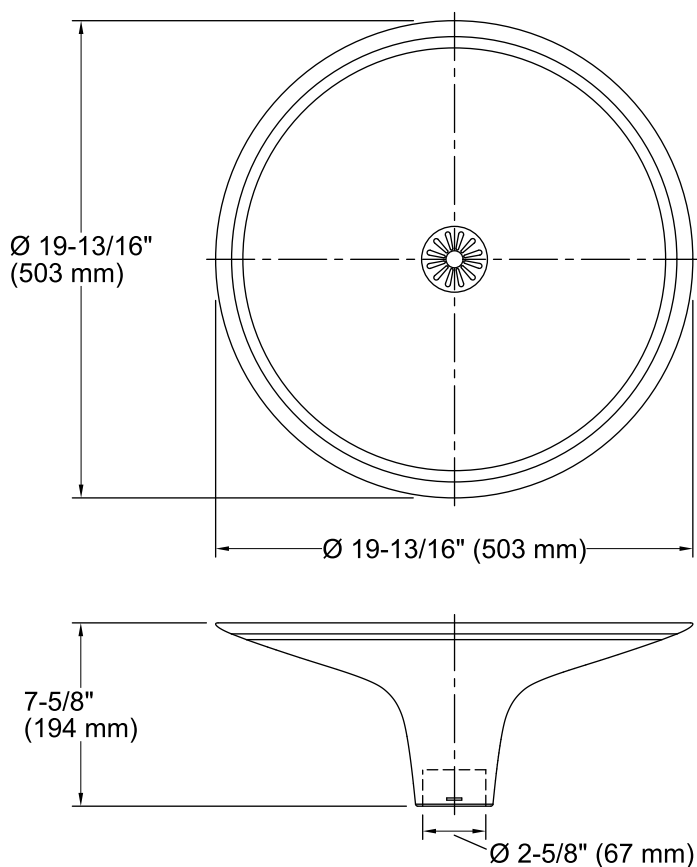

Technical Information

All product dimensions are nominal.

Bowl configuration:	Single
Installation:	Vessel
Bowl area (Only):	Diameter: 19-7/8" (505 mm) Water depth: 2-1/4" (57 mm)
Drain hole:	2-5/8" (67 mm)
Template:	1058339-7, required, not included

Notes

Install this product according to the installation instructions.