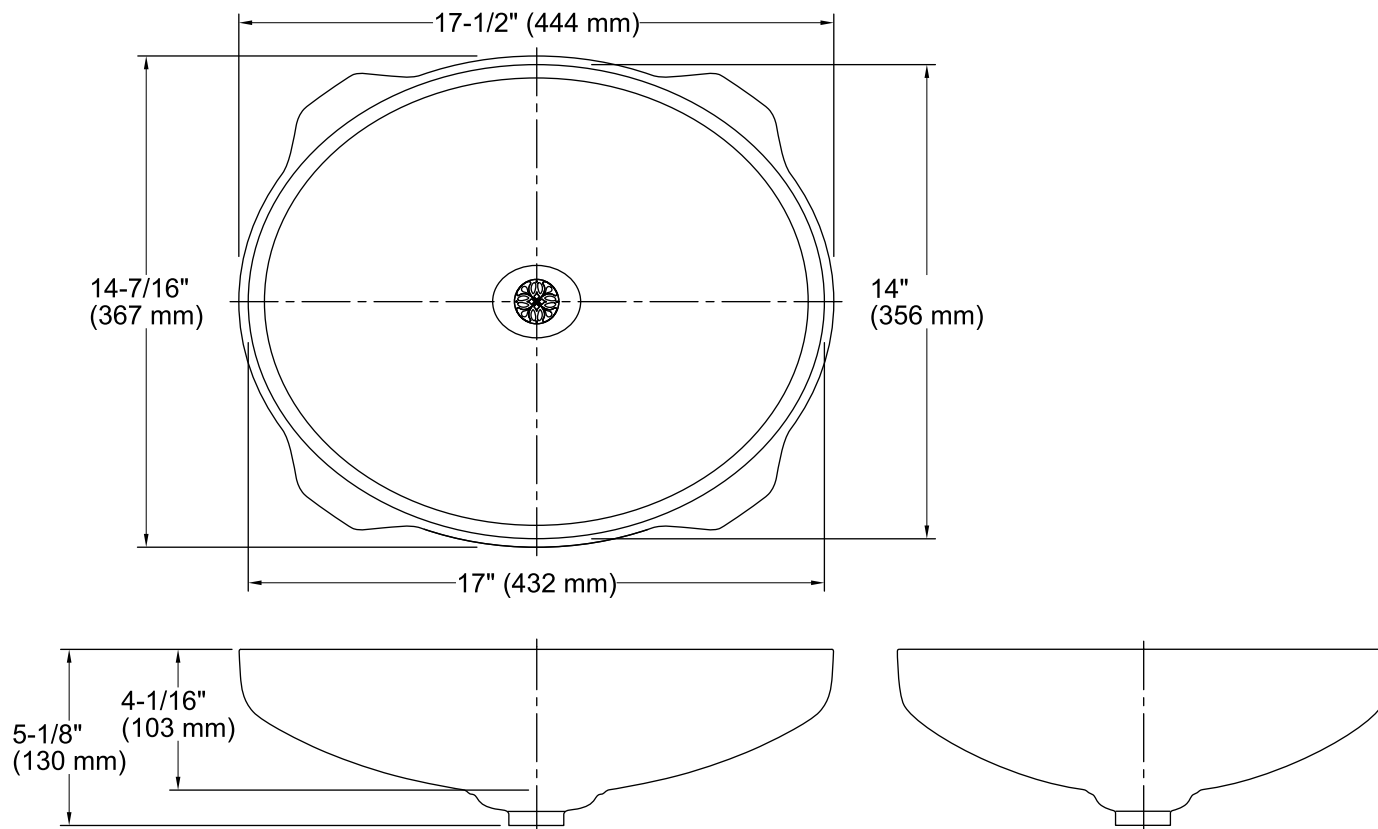

Technical Information

All product dimensions are nominal.

Bowl configuration: Single

Installation: Under-mount

Bowl area (Only): Length: 17" (432 mm)

Width: 14" (356 mm)

Water depth: 4" (102 mm)

Template: 1151011-7, required, not included

Notes

Install this product according to the installation instructions.