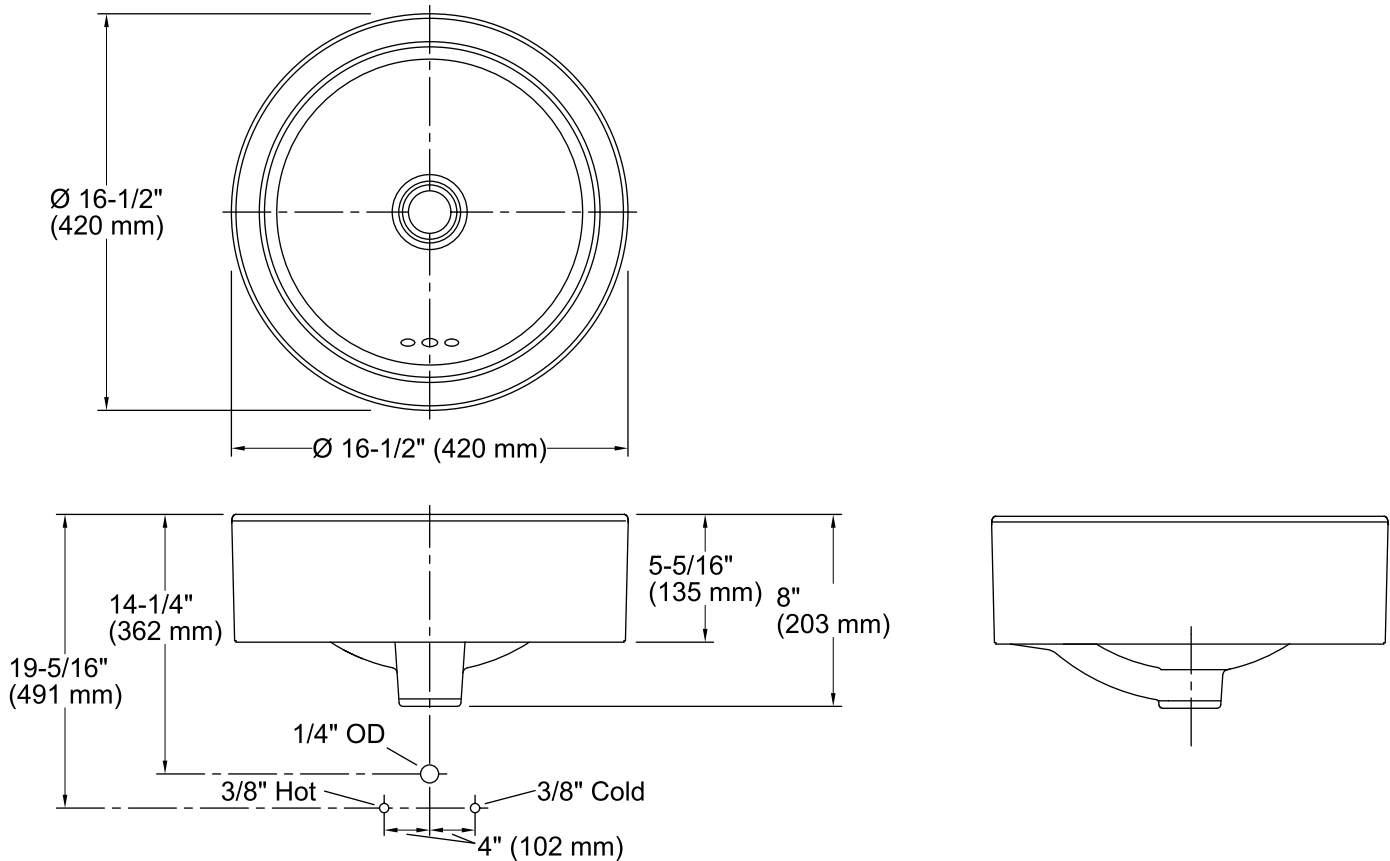

Vox® Round

Above-counter Bathroom Sink
K-14800

Features

- No faucet holes; requires wall- or counter-mount faucet.
- Overflow drain.

Material

- Vitreous china.

Installation

- Drop-in or vessel.

Technical Information

All product dimensions are nominal.

Bowl configuration:	Single
Installation:	Vessel
Bowl area:	Diameter: $15\text{-}1/2"$ (394 mm) Water depth: $5\text{-}3/4"$ (146 mm)
Drain hole:	$1\text{-}3/4"$ (44 mm)
Template:	1144643-7, required, included

Notes

Install this product according to the installation instructions.

Choose a faucet that will provide adequate clearance and will direct the water stream to the center of the bathroom sink.

Spout must be mounted high enough to clear $5\text{-}5/16"$ (135 mm) rim height and provide a $1"$ (25 mm) min air gap per ASME A112.1.2.