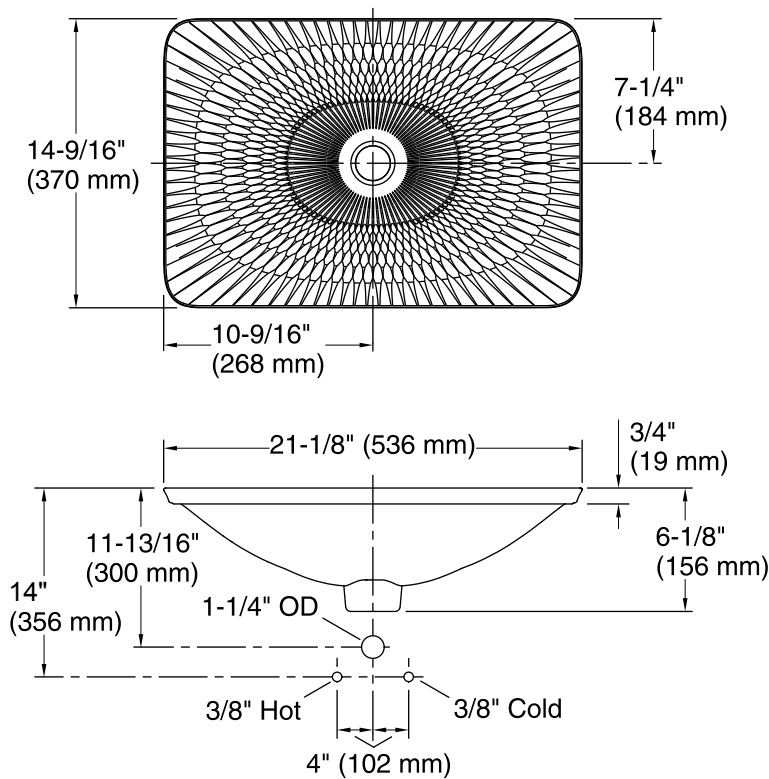

Bathroom Sink

K-17916-RL

Technical Information

All product dimensions are nominal.

Bowl configuration: Single

Installation: Drop-in, Vessel

Bowl area (Only):
 Length: 21-1/8" (536 mm)
 Width: 14-9/16" (370 mm)
 Bowl depth: 4-1/8" (105 mm)
 Water depth: 4-1/8" (105 mm)