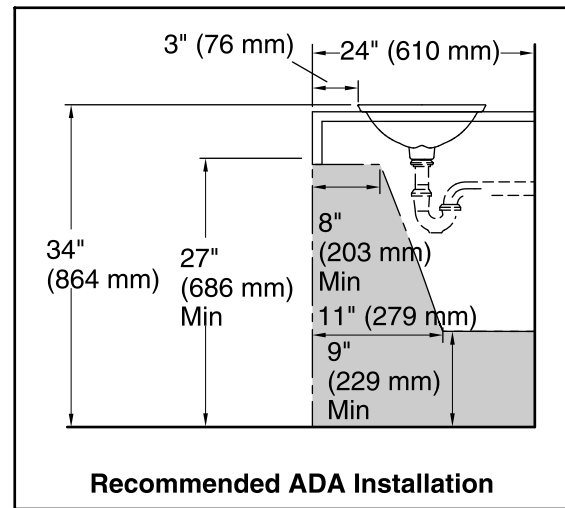

Bathroom Sink

K-17916-RL

Technical Information

All product dimensions are nominal.

Bowl configuration: Single

Installation: Drop-in, Vessel

Bowl area (Only):
 Length: 21-1/8" (536 mm)
 Width: 14-9/16" (370 mm)
 Bowl depth: 4-1/8" (105 mm)
 Water depth: 4-1/8" (105 mm)