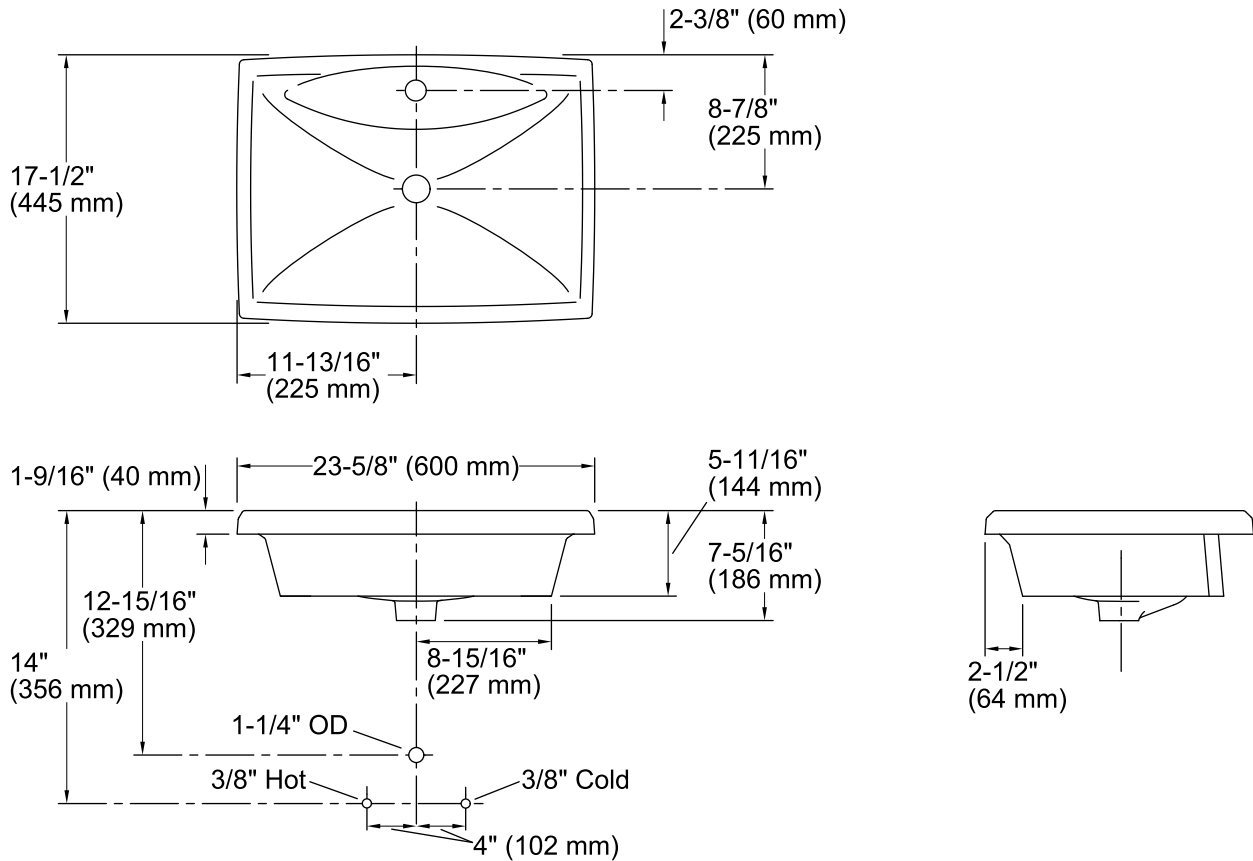

Features

- Single faucet hole.
- Round-in-square shape.
- Generously sized interior basin.
- Overflow drain.
- Coordinates with other products in the Escale collection.

Material

- Fireclay.

Installation

- Drop-in

Technical Information

All product dimensions are nominal.

Bowl configuration:	Single
Installation:	Drop-in
Bowl area (Only):	Length: 23-5/8" (600 mm) Width: 17-1/2" (445 mm) Water depth: 3-1/2" (89 mm)
Number of deck holes:	1
Faucet hole(s):	1-3/8" (35 mm)
Drain hole:	1-3/4" (44 mm)
Template:	1052864-7, required, included