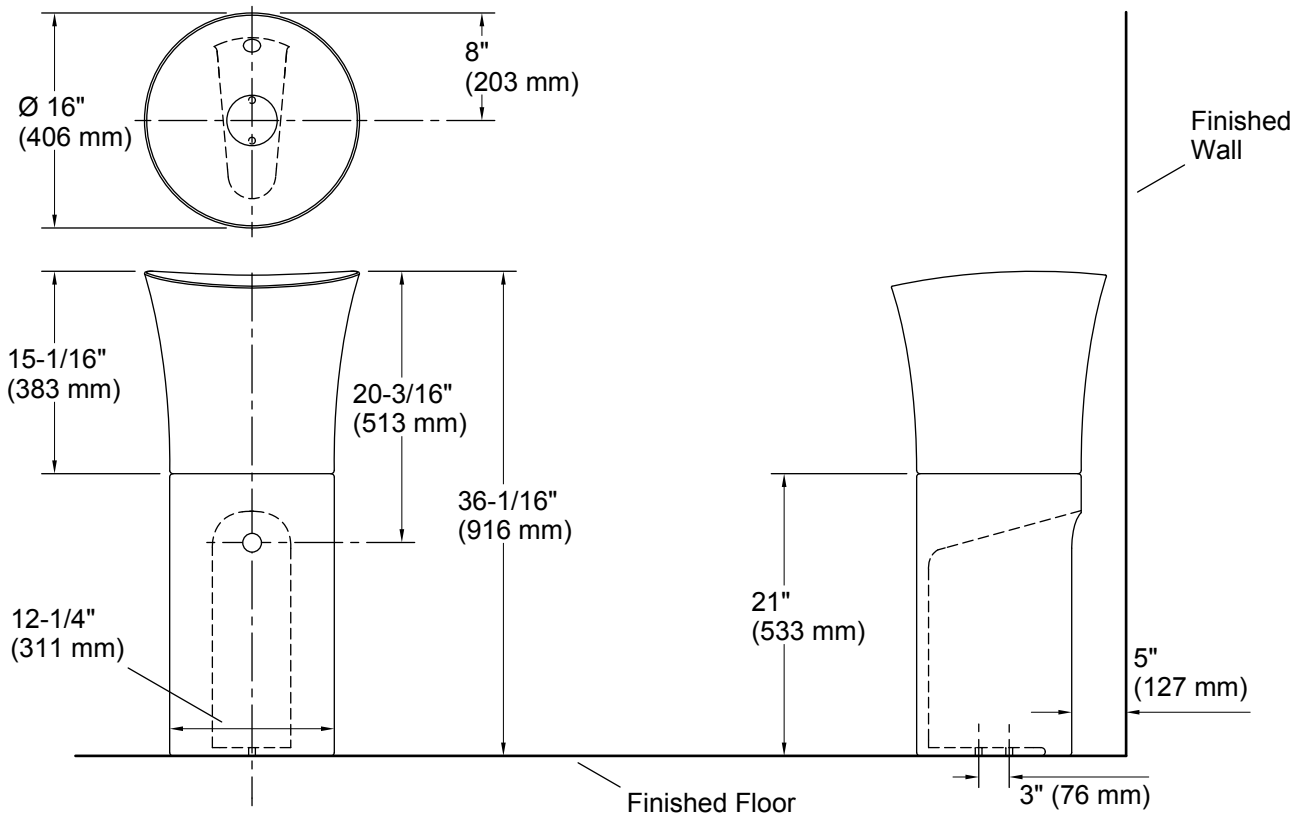

## Technical Information

All product dimensions are nominal.

Bowl configuration:	Single
Installation:	Pedestal
Bowl area (Center):	Length: 15-13/16" (402 mm) Width: 15-13/16" (402 mm) Bowl depth: 3-15/16" (100 mm) With overflow: Yes Water depth: 1-13/16" (46 mm)
Drain hole:	2-1/2" (64 mm)