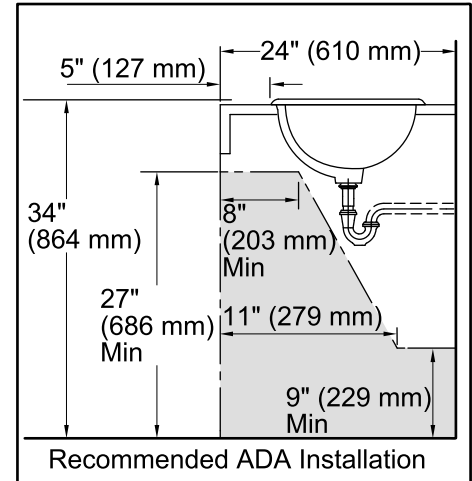

## Technical Information

All product dimensions are nominal.

Bowl configuration:	Single
Installation:	Drop-in
Bowl area (Only):	Length: 21" (533 mm) Width: 12" (305 mm) Water depth: 4-7/8" (124 mm)
Drain hole:	1-3/4" (44 mm)
Template:	110359-7, required, included

## Notes

Install this product according to the installation instructions.

4-5/8" (117 mm) minimum faucet spout length needed to reach over rim into basin.

**NOTICE:** Countertop manufacturer or cutter must use the cutout template provided with the product, or a current one provided by Kohler Co. (call 1-800-4-KOHLER). Kohler Co. is not responsible for cutout errors when the incorrect cutout template is used.