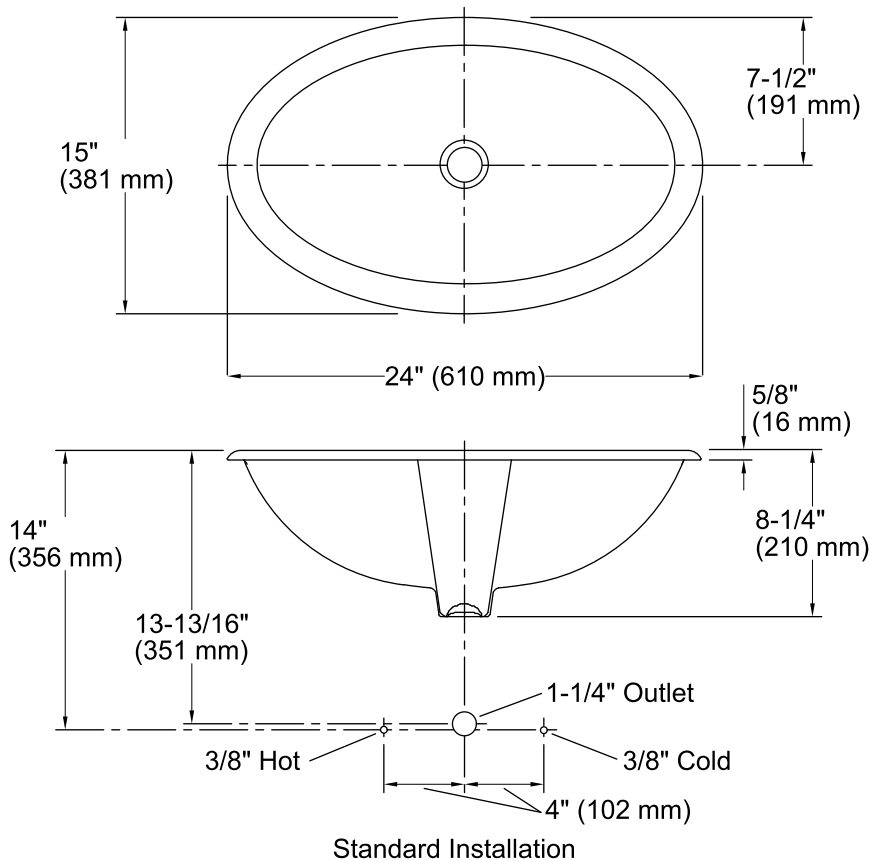

## Technical Information

All product dimensions are nominal.

Bowl configuration:	Single
Installation:	Drop-in
Bowl area (Only):	Length: 21" (533 mm) Width: 12" (305 mm) Water depth: 4-7/8" (124 mm)
Drain hole:	1-3/4" (44 mm)
Template:	110359-7, required, included

## Notes

Install this product according to the installation instructions.

4-5/8" (117 mm) minimum faucet spout length needed to reach over rim into basin.

**NOTICE:** Countertop manufacturer or cutter must use the cutout template provided with the product, or a current one provided by Kohler Co. (call 1-800-4-KOHLER). Kohler Co. is not responsible for cutout errors when the incorrect cutout template is used.