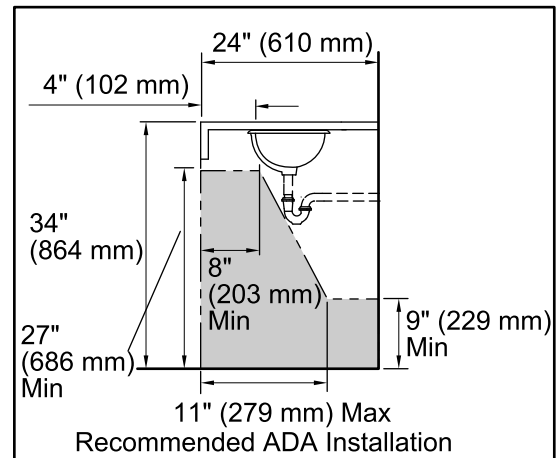

Technical Information

All product dimensions are nominal.

- Bowl configuration: Single
- Installation: Under-mount
- Bowl area (Only): Length: 21" (533 mm)
Width: 12" (305 mm)
Water depth: 4-7/8" (124 mm)
- Drain hole: 1-3/4" (44 mm)
- Template: 1046699-7, required, not included