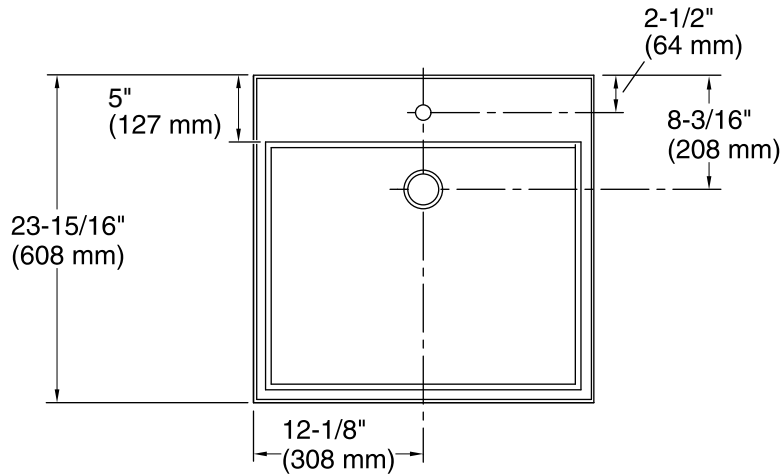

Technical Information

All product dimensions are nominal.

1. Installation: Drop-in, Wall-mount
   Bowl area (Only): Length: 22" (559 mm)
   Width: 17-1/2" (445 mm)
   Water depth: 1-3/4" (44 mm)
   Number of deck holes: 1
   Faucet hole(s): 1-3/8" (35 mm)
   Template: 1014137-7, required, included

Notes

1. Install this product according to the installation instructions.
   Product does not have an overflow.
   NOTICE: Countertop manufacturer or cutter must use the cut-out template provided with the product, or a current one provided by Kohler Co. (call 1-800-4-KOHLER). Kohler Co. is not responsible for cutout errors when the incorrect cut-out template is used.
   ADA, OBC, CSA B651 compliant when installed to the specific requirements of these regulations.