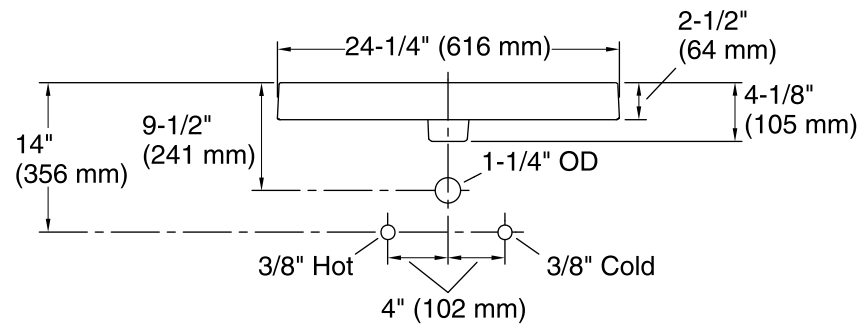

Technical Information

All product dimensions are nominal.

1. Installation: Drop-in, Wall-mount
   Bowl area (Only): Length: 22" (559 mm)
   Width: 17-1/2" (445 mm)
   Water depth: 1-3/4" (44 mm)
   Number of deck holes: 1
   Faucet hole(s): 1-3/8" (35 mm)
   Template: 1014137-7, required, included

Notes

1. Install this product according to the installation instructions.
   Product does not have an overflow.
   NOTICE: Countertop manufacturer or cutter must use the cut-out template provided with the product, or a current one provided by Kohler Co. (call 1-800-4-KOHLER). Kohler Co. is not responsible for cutout errors when the incorrect cut-out template is used.
   ADA, OBC, CSA B651 compliant when installed to the specific requirements of these regulations.