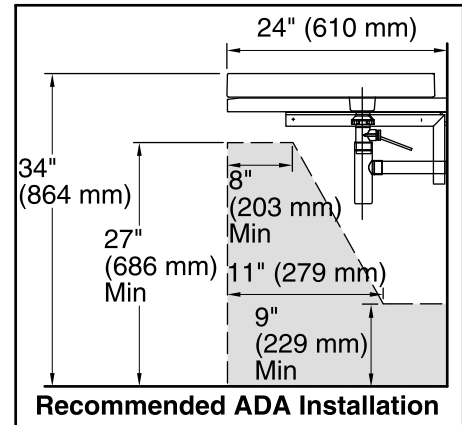

Technical Information

All product dimensions are nominal.

1. Installation: Drop-in, Wall-mount
   Bowl area (Only): Length: 22" (559 mm)
   Width: 17-1/2" (445 mm)
   Water depth: 1-3/4" (44 mm)
   Number of deck holes: 1
   Faucet hole(s): 1-3/8" (35 mm)
   Template: 1014137-7, required, included

Notes

1. Install this product according to the installation instructions.
   Product does not have an overflow.
   NOTICE: Countertop manufacturer or cutter must use the cut-out template provided with the product, or a current one provided by Kohler Co. (call 1-800-4-KOHLER). Kohler Co. is not responsible for cutout errors when the incorrect cut-out template is used.
   ADA, OBC, CSA B651 compliant when installed to the specific requirements of these regulations.