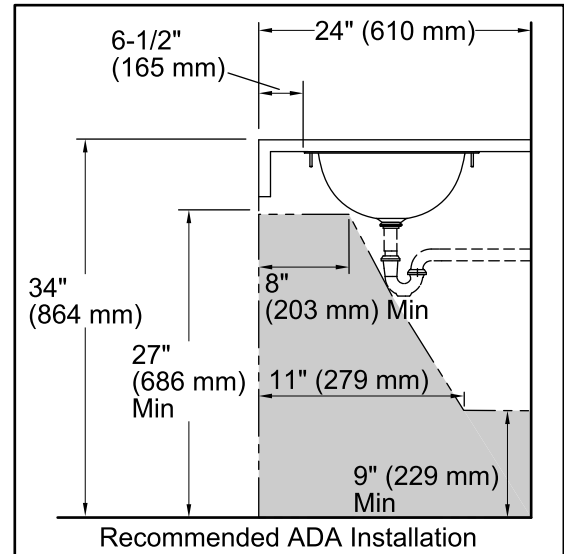

## Components

Additional included component/s: 1193643 Basin Clamps, drain gasket, and tube.

ADA

### Technical Information

All product dimensions are nominal.

Bowl configuration:	Single
Installation:	Under-mount
Bowl area (Only):	Length: 18" (457 mm) Width: 13" (330 mm) Water depth: 5-7/8" (149 mm)
Drain hole:	1-5/8" (41 mm)
Template:	1000258-7, required, included