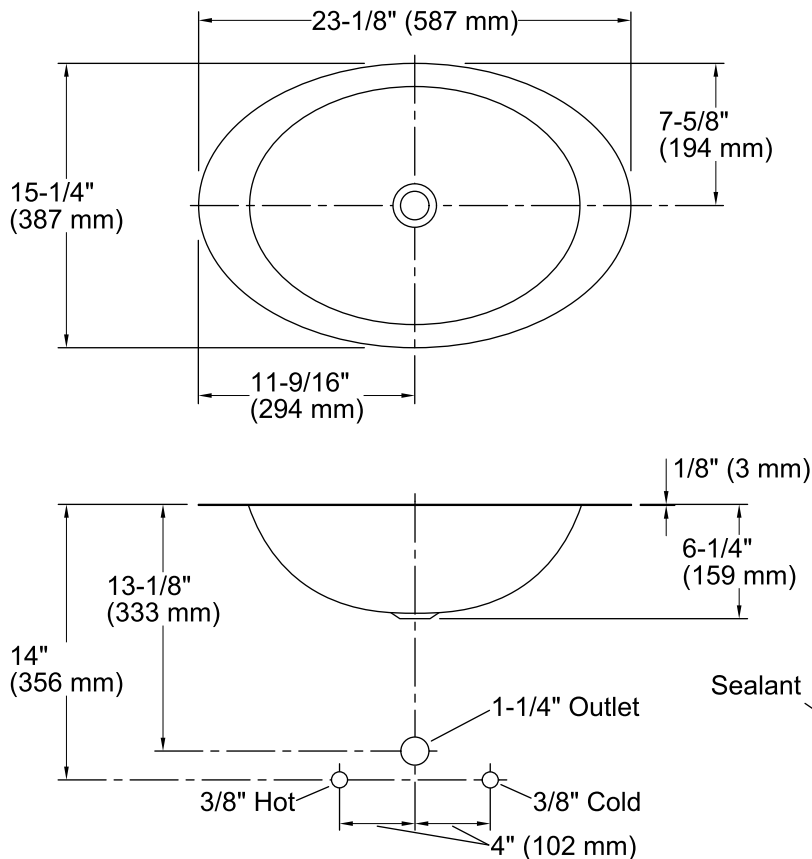

## Components

Additional included component/s: 1193643 Basin Clamps, drain gasket, and tube.

ADA

### Technical Information

All product dimensions are nominal.

Bowl configuration:	Single
Installation:	Under-mount
Bowl area (Only):	Length: 18" (457 mm) Width: 13" (330 mm) Water depth: 5-7/8" (149 mm)
Drain hole:	1-5/8" (41 mm)
Template:	1000258-7, required, included