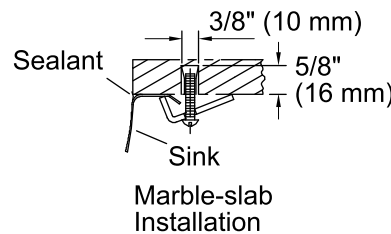

## Components

Additional included component/s: 1193643 Basin Clamps, drain gasket, and tube.

ADA

### Technical Information

All product dimensions are nominal.

Bowl configuration:	Single
Installation:	Under-mount
Bowl area (Only):	Length: 18" (457 mm) Width: 13" (330 mm) Water depth: 5-7/8" (149 mm)
Drain hole:	1-5/8" (41 mm)
Template:	1000258-7, required, included