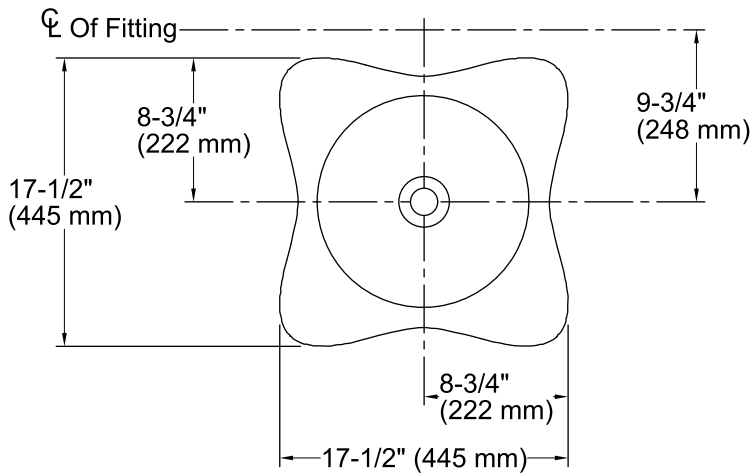

Features

- The incredibly beautiful shape, unsurpassed depth of color and distinctive raised pattern on the underside
- Constructed KOHLER® Cast Iron
- 17-1/2"L x 17-1/2"H
- Self-rimming installation
- No faucet holes
- ADA-compliant for self-rimming installation only

Technical Information

All product dimensions are nominal.

- Bowl configuration: Single
- Installation: Drop-in
- Bowl area (Only): Diameter: 13" (330 mm)
Water depth: 4-3/4" (121 mm)
- Drain hole: 1-3/4" (44 mm)
- Template: 87996-7, required, included