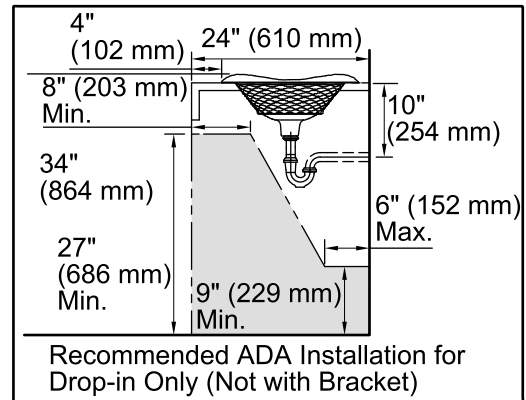

Features

- The incredibly beautiful shape, unsurpassed depth of color and distinctive raised pattern on the underside
- Constructed KOHLER® Cast Iron
- 17-1/2"L x 17-1/2"H
- Self-rimming installation
- No faucet holes
- ADA-compliant for self-rimming installation only

Recommended Products/Accessories

K-9018 P-Trap
K-7114 Pop-Up Drain

Optional Products/Accessories

K-9655 Wall-Mount Vessel Bracket

ADA

Codes/Standards

ASME A112.19.1/CSA B45.2
ADA
ICC/ANSI A117.1

Lifetime Limited Warranty for KOHLER® Cast Iron Components

Technical Information

All product dimensions are nominal.

- Bowl configuration: Single
- Installation: Drop-in
- Bowl area (Only): Diameter: 13" (330 mm)
Water depth: 4-3/4" (121 mm)
- Drain hole: 1-3/4" (44 mm)
- Template: 87996-7, required, included