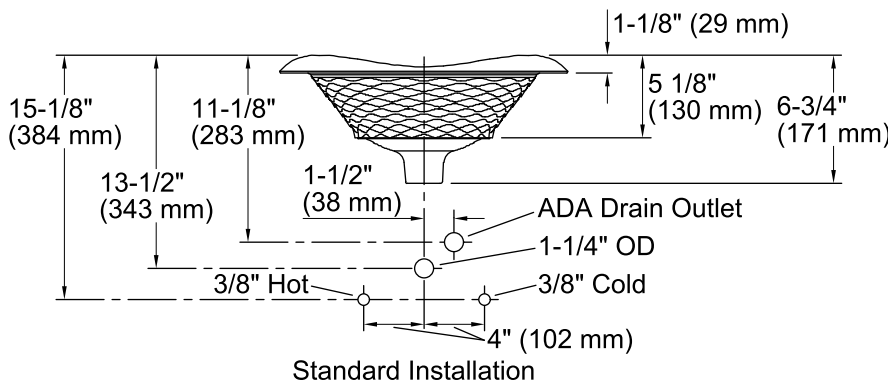

Features

- The incredibly beautiful shape, unsurpassed depth of color and distinctive raised pattern on the underside
- Constructed KOHLER® Cast Iron
- 17-1/2"L x 17-1/2"H
- Self-rimming installation
- No faucet holes
- ADA-compliant for self-rimming installation only

Recommended Products/Accessories

K-9018 P-Trap
K-7114 Pop-Up Drain

Optional Products/Accessories

K-9655 Wall-Mount Vessel Bracket

ADA

Codes/Standards

ASME A112.19.1/CSA B45.2
ADA
ICC/ANSI A117.1

Lifetime Limited Warranty for KOHLER® Cast Iron Components

Technical Information

All product dimensions are nominal.

- Bowl configuration: Single
- Installation: Drop-in
- Bowl area (Only): Diameter: 13" (330 mm)
Water depth: 4-3/4" (121 mm)
- Drain hole: 1-3/4" (44 mm)
- Template: 87996-7, required, included