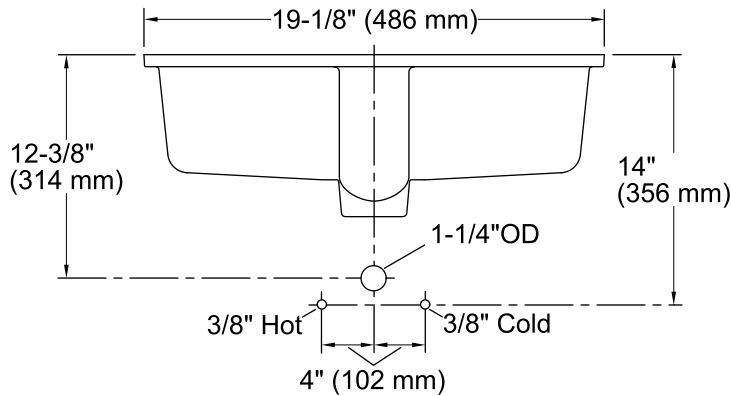

Technical Information

All product dimensions are nominal.

Bowl configuration:	Single
Installation:	Under-mount
Bowl area (Only):	Length: 17" (432 mm) Width: 14" (356 mm) Water depth: 3-1/8" (79 mm)
Drain hole:	1-3/4" (44 mm)
Template:	1151011-7, required, not included

Notes

Install this product according to the installation instructions.

NOTICE: Countertop manufacturer or cutter must use the current product template available at www.kohler.com, or by calling 1-800-4KOHLER. Kohler Co. is not responsible for cutout errors when the incorrect cutout template is used.

ADA compliant when installed to the specific requirements of these regulations.