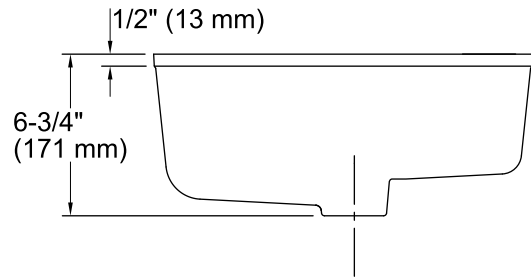

Technical Information

All product dimensions are nominal.

Bowl configuration:	Single
Installation:	Under-mount
Bowl area (Only):	Length: 17" (432 mm) Width: 14" (356 mm) Water depth: 3-1/8" (79 mm)
Drain hole:	1-3/4" (44 mm)
Template:	1151011-7, required, not included

Notes

Install this product according to the installation instructions.

NOTICE: Countertop manufacturer or cutter must use the current product template available at www.kohler.com, or by calling 1-800-4KOHLER. Kohler Co. is not responsible for cutout errors when the incorrect cutout template is used.

ADA compliant when installed to the specific requirements of these regulations.