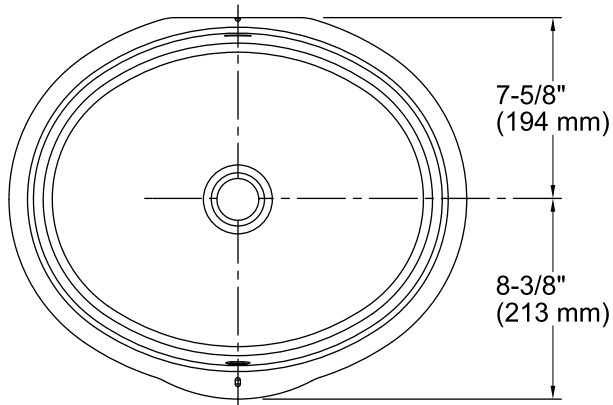

Technical Information

All product dimensions are nominal.

Bowl configuration:	Single
Installation:	Under-mount
Bowl area (Only):	Length: 17" (432 mm) Width: 14" (356 mm) Water depth: 3-1/8" (79 mm)
Drain hole:	1-3/4" (44 mm)
Template:	1151011-7, required, not included

Notes

Install this product according to the installation instructions.

NOTICE: Countertop manufacturer or cutter must use the current product template available at www.kohler.com, or by calling 1-800-4KOHLER. Kohler Co. is not responsible for cutout errors when the incorrect cutout template is used.

ADA compliant when installed to the specific requirements of these regulations.