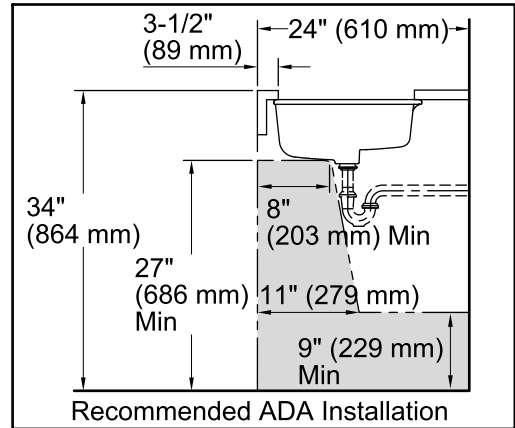

Technical Information

All product dimensions are nominal.

Bowl configuration:	Single
Installation:	Under-mount
Bowl area (Only):	Length: 17" (432 mm) Width: 14" (356 mm) Water depth: 3-1/8" (79 mm)
Drain hole:	1-3/4" (44 mm)
Template:	1151011-7, required, not included

Notes

Install this product according to the installation instructions.

NOTICE: Countertop manufacturer or cutter must use the current product template available at www.kohler.com, or by calling 1-800-4KOHLER. Kohler Co. is not responsible for cutout errors when the incorrect cutout template is used.

ADA compliant when installed to the specific requirements of these regulations.