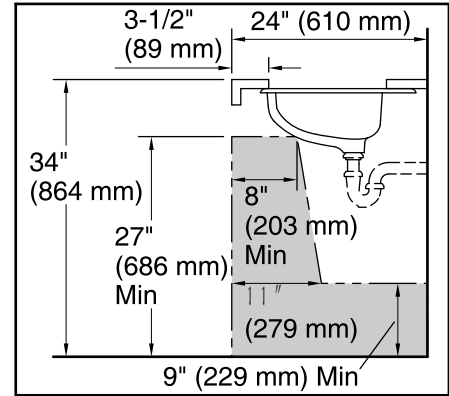

Man's Lav™
Under-mount Bathroom Sink
K-2885-8U

Features

- 8-inch center faucet holes.
- Sloped rectangular basin.
- Overflow drain.

Material

- KOHLER® enameled cast iron.

Installation

- Under-mount

Recommended Products/Accessories

**Lifetime Limited Warranty for
KOHLER® Cast Iron Components**

See website for detailed warranty information.

Available Colors/Finishes

Color tiles intended for reference only.

Color Code Description

	0	White
	96	Biscuit
	47	Almond

Recommended ADA Installation

Standard Installation

Technical Information

All product dimensions are nominal.

- Bowl configuration: Single
- Installation: Under-mount
- Bowl area (Only): Length: 24" (610 mm)
Width: 13" (330 mm)
Water depth: 4-1/4" (108 mm)
- Number of deck holes: 3
- Faucet hole spacing: 8" (203 mm)
- Faucet hole(s): 2-3/8" (60 mm)
- Drain hole: 1-3/4" (44 mm)
- Template: 114408-7, required, included