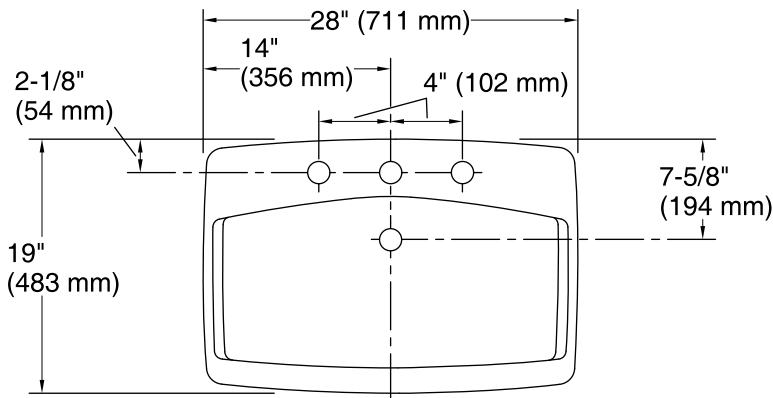

Man's Lav™
Under-mount Bathroom Sink
K-2885-8U

Features

- 8-inch center faucet holes.
- Sloped rectangular basin.
- Overflow drain.

Material

- KOHLER® enameled cast iron.

Installation

- Under-mount

Recommended Products/Accessories

Recommended ADA Installation

Standard Installation

Technical Information

All product dimensions are nominal.

- Bowl configuration: Single
- Installation: Under-mount
- Bowl area (Only): Length: 24" (610 mm)
Width: 13" (330 mm)
Water depth: 4-1/4" (108 mm)
- Number of deck holes: 3
- Faucet hole spacing: 8" (203 mm)
- Faucet hole(s): 2-3/8" (60 mm)
- Drain hole: 1-3/4" (44 mm)
- Template: 114408-7, required, included