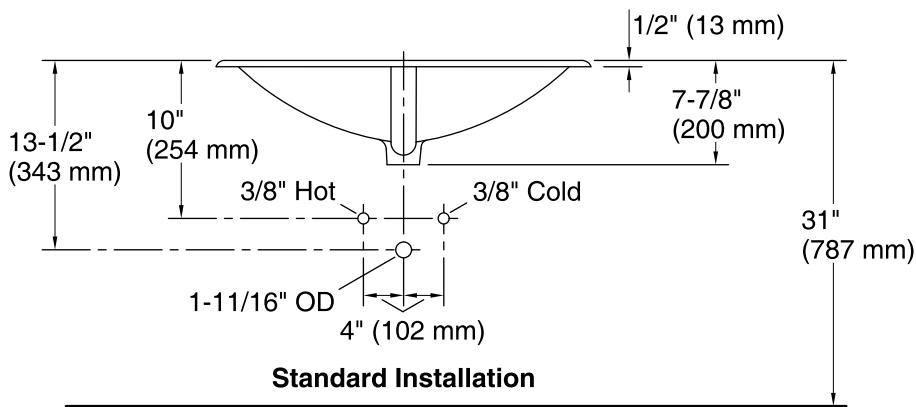

Man's Lav™
Under-mount Bathroom Sink
K-2885-8U

Features

- 8-inch center faucet holes.
- Sloped rectangular basin.
- Overflow drain.

Material

- KOHLER® enameled cast iron.

Installation

- Under-mount

Recommended Products/Accessories

Recommended ADA Installation

Standard Installation

Technical Information

All product dimensions are nominal.

- Bowl configuration: Single
- Installation: Under-mount
- Bowl area (Only): Length: 24" (610 mm)
Width: 13" (330 mm)
Water depth: 4-1/4" (108 mm)
- Number of deck holes: 3
- Faucet hole spacing: 8" (203 mm)
- Faucet hole(s): 2-3/8" (60 mm)
- Drain hole: 1-3/4" (44 mm)
- Template: 114408-7, required, included