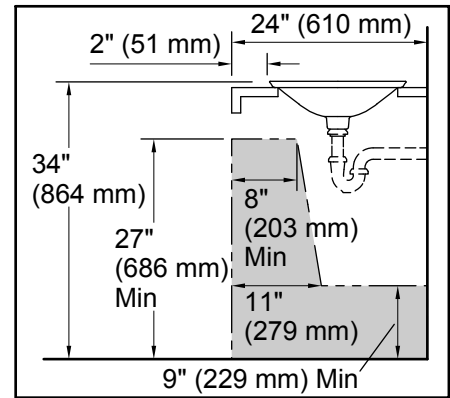

Bathroom Sink

K-30333-DM1

Recommended ADA Installation

Technical Information

All product dimensions are nominal.

- Bowl configuration: Single
- Installation: Drop-in
- Bowl area (Only): Diameter: 17-11/16" (449 mm)
Bowl depth: 4" (102 mm)
Water depth: 4" (102 mm)
- Template: 1242827, required, included