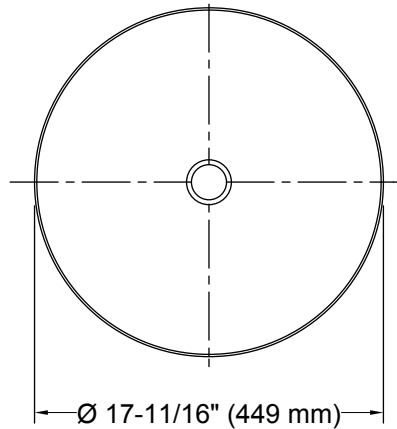

Bathroom Sink

K-30333-DM1

Recommended ADA Installation

Technical Information

All product dimensions are nominal.

- Bowl configuration: Single
- Installation: Drop-in
- Bowl area (Only): Diameter: 17-11/16" (449 mm)
Bowl depth: 4" (102 mm)
Water depth: 4" (102 mm)
- Template: 1242827, required, included