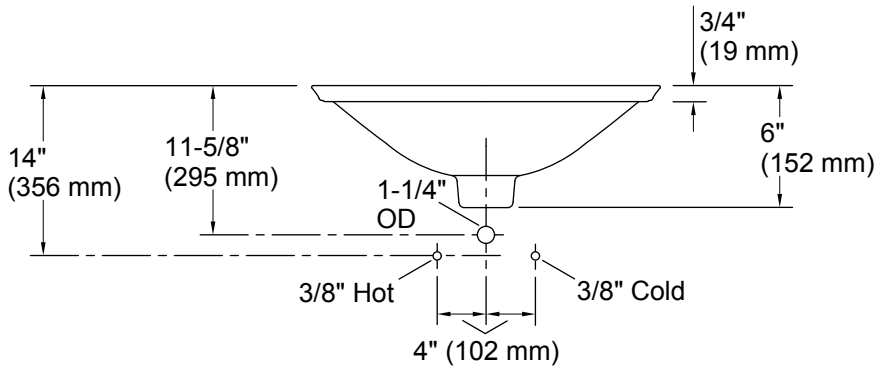

Bathroom Sink

K-30333-DM1

Recommended ADA Installation

Technical Information

All product dimensions are nominal.

- Bowl configuration: Single
- Installation: Drop-in
- Bowl area (Only): Diameter: 17-11/16" (449 mm)
Bowl depth: 4" (102 mm)
Water depth: 4" (102 mm)
- Template: 1242827, required, included