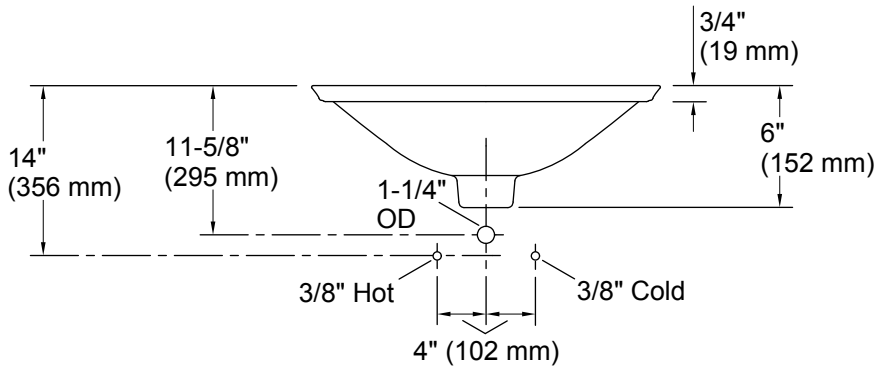

Bathroom Sink
K-30333-DM2

Recommended ADA Installation

Technical Information

All product dimensions are nominal.

- Bowl configuration: Single
- Installation: Drop-in
- Bowl area (Only): Diameter: 17-11/16" (449 mm)
Bowl depth: 4" (102 mm)
Water depth: 4" (102 mm)
- Template: 1242827, required, included