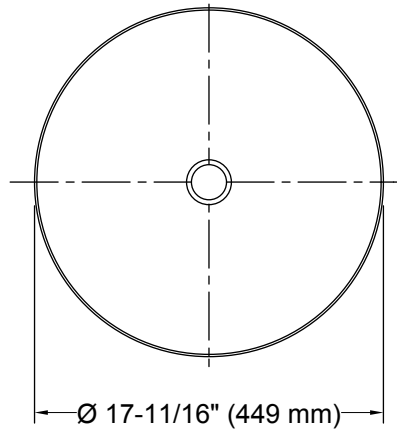

Bathroom Sink
K-30333-DM2

Recommended ADA Installation

Technical Information

All product dimensions are nominal.

- Bowl configuration: Single
- Installation: Drop-in
- Bowl area (Only): Diameter: 17-11/16" (449 mm)
Bowl depth: 4" (102 mm)
Water depth: 4" (102 mm)
- Template: 1242827, required, included