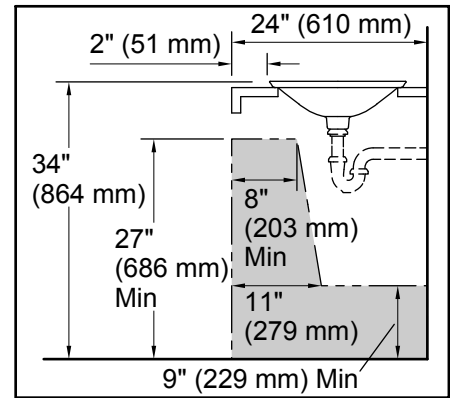

Bathroom Sink
K-30333-DM2

Recommended ADA Installation

Technical Information

All product dimensions are nominal.

- Bowl configuration: Single
- Installation: Drop-in
- Bowl area (Only): Diameter: 17-11/16" (449 mm)
Bowl depth: 4" (102 mm)
Water depth: 4" (102 mm)
- Template: 1242827, required, included