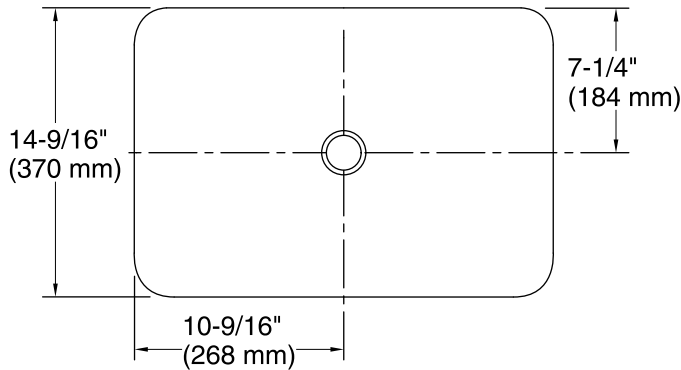

KOHLER Dutchmaster Blush Floral™ Carillon® Rectangle Bathroom Sink K-30334-DM1

Recommended ADA Installation