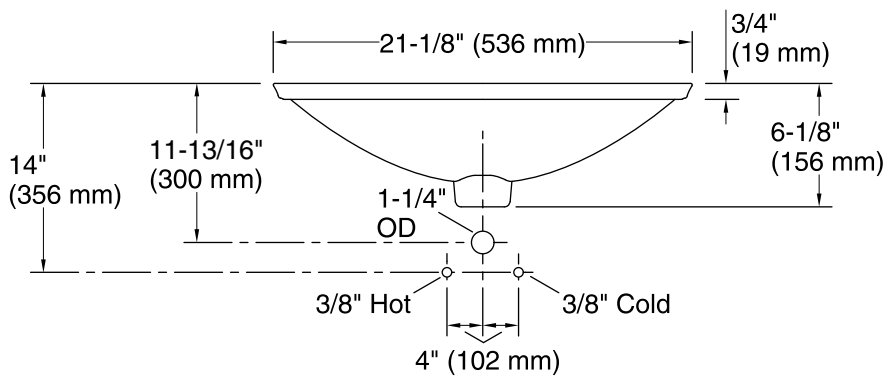

Standard Installation

Technical Information

All product dimensions are nominal.

- Bowl configuration: Single
- Installation: Drop-in
- Bowl area (Only): Length: 21-1/8" (536 mm)
  Width: 14-9/16" (370 mm)
  Bowl depth: 4-1/8" (105 mm)
  Water depth: 4-1/8" (105 mm)
- Template: 1242828, required, included

Notes

Install this product according to the installation instructions.

NOTICE: Countertop manufacturer or cutter must use the current product template available at www.kohler.com, or by calling 1-800-4KOHLER. Kohler Co. is not responsible for cutout errors when the incorrect cutout template is used.

ADA compliant when installed to the specific requirements of these regulations.