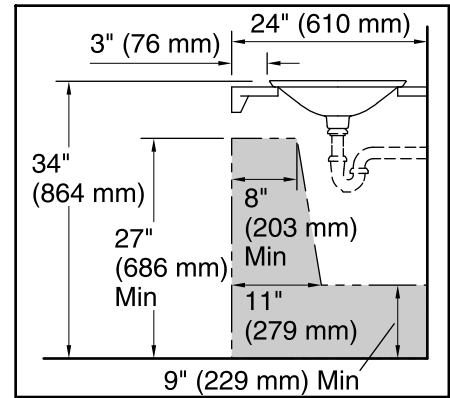

KOHLER Dutchmaster Blush Floral™ Carillon® Rectangle Bathroom Sink K-30334-DM1

Recommended ADA Installation