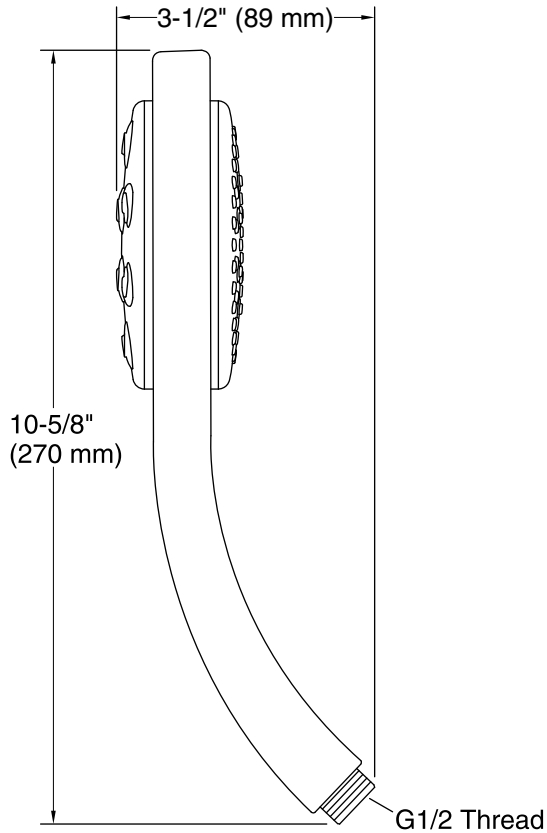

Required Products/Accessories

K-8593 72" Shower Hose

or

K-9514 60" Shower Hose

OBC

Codes/Standards

ASME A112.18.1/CSA B125.1

DOE - Energy Policy Act 1992

Color	Code	Description
-------	------	-------------

CP Polished Chrome

BN Vibrant® Brushed Nickel

Technical Information

All product dimensions are nominal.

Notes

Install this product according to the installation instructions.