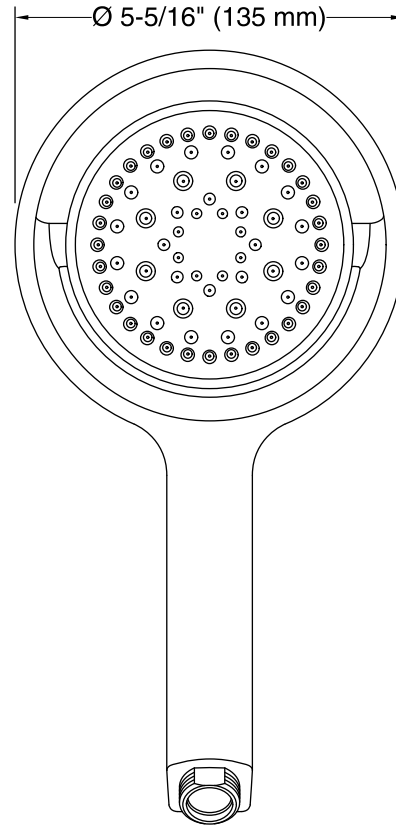

Features

- Flipstream Technology™.
- Four unique, experiential spray patterns: Coverage™ Kotton™ Komotion™ Kurrent™.
- Sleek contemporary design.
- Adjustable angle for various user heights.
- 1.75 gal/min (6.6 l/min) maximum flow rate.

Required Products/Accessories

K-8593 72" Shower Hose

or

K-9514 60" Shower Hose

OBC

Codes/Standards

ASME A112.18.1/CSA B125.1

DOE - Energy Policy Act 1992

Color	Code	Description
-------	------	-------------

CP Polished Chrome

BN Vibrant® Brushed Nickel

Technical Information

All product dimensions are nominal.

Notes

Install this product according to the installation instructions.