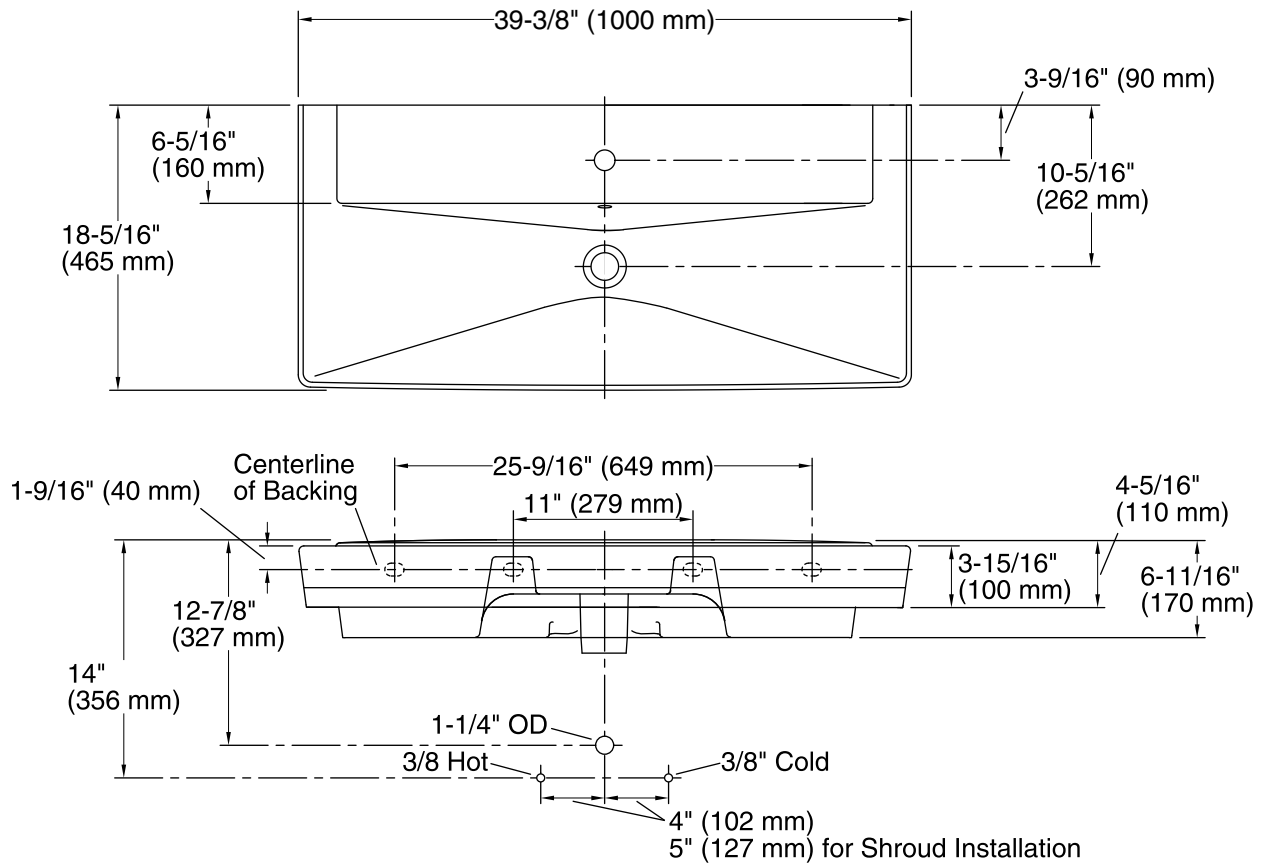

Features

- Single faucet hole.
- Deep, V-shaped basin.
- Overflow drain with included K-4061 Polished Chrome cap.
- Combines with the K-5031 shroud or K-5032 pedestal to create a pedestal or wall-mount sink.
- Coordinates with other products in the Rêve collection.

Material

- Fireclay

Installation

- Pedestal or wall-mount.

Optional Products/Accessories

K-5031 Wall-mount Sink Shroud
K-5032 Bathroom Sink Pedestal

Codes/Standards

ASME A112.19.2/CSA B45.1

Technical Information

All product dimensions are nominal.

Bowl configuration:	Single
Installation:	Pedestal, Wall-mount
Bowl area (Only):	Length: 39-3/8" (1000 mm) Width: 12" (305 mm) Water depth: 3" (76 mm)
Number of deck holes:	1
Faucet hole(s):	1-3/8" (35 mm)
Drain hole:	1-3/4" (44 mm)