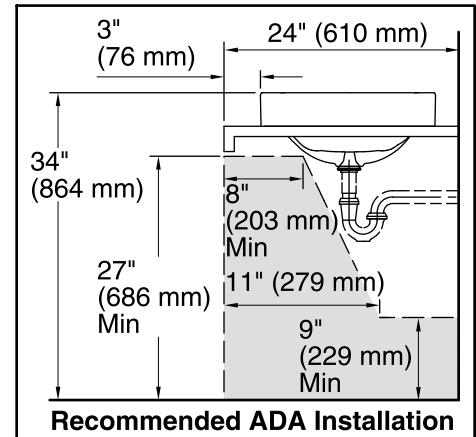

Vox® Rectangle

Rectangle Vessel Without Faucet Deck
K-5373

Features

- No faucet holes; requires wall- or counter-mount faucet.
- Overflow drain with included 1105685 Polished Chrome cap.

Material

- Vitreous china.

Color tiles intended for reference only.

Color	Code	Description
-------	------	-------------

	0	White
--	---	-------

Technical Information

All product dimensions are nominal.

Bowl configuration:	Single
Installation:	Vessel
Bowl area (Only):	Length: 21-7/8" (556 mm) Width: 15-3/8" (391 mm) Bowl depth: 5" (127 mm) Water depth: 3-1/4" (83 mm)
Template:	1245920-7, required, included