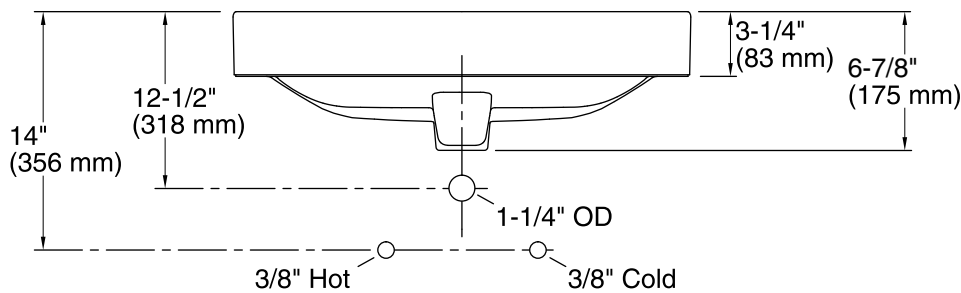

Color tiles intended for reference only.

Color	Code	Description
-------	------	-------------

	0	White
--	---	-------

Technical Information

All product dimensions are nominal.

Bowl configuration:	Single
Installation:	Vessel
Bowl area (Only):	Length: 21-7/8" (556 mm) Width: 15-3/8" (391 mm) Bowl depth: 5" (127 mm) Water depth: 3-1/4" (83 mm)
Template:	1245920-7, required, included