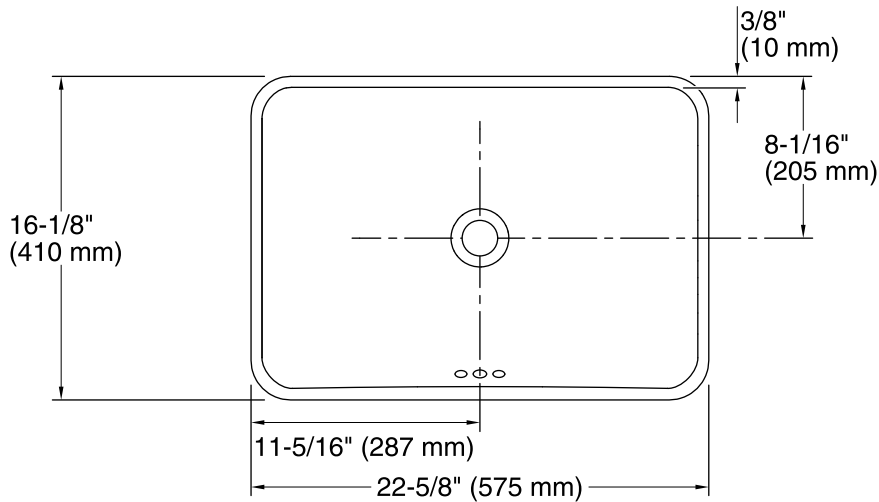

Vox® Rectangle

Rectangle Vessel Without Faucet Deck
K-5373

Features

- No faucet holes; requires wall- or counter-mount faucet.
- Overflow drain with included 1105685 Polished Chrome cap.

Material

- Vitreous china.

Color tiles intended for reference only.

Color	Code	Description
-------	------	-------------

	0	White
--	---	-------

Technical Information

All product dimensions are nominal.

Bowl configuration:	Single
Installation:	Vessel
Bowl area (Only):	Length: 21-7/8" (556 mm) Width: 15-3/8" (391 mm) Bowl depth: 5" (127 mm) Water depth: 3-1/4" (83 mm)
Template:	1245920-7, required, included