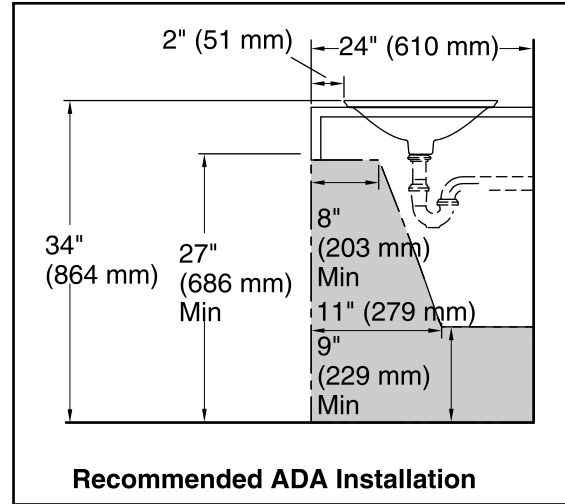

	7	Black Black™
--	---	--------------

Sartorial™ Paisley Carillon® Round

Bathroom Sink

K-75748-FP2

Standard Installation

Recommended ADA Installation

Technical Information

All product dimensions are nominal.

Bowl configuration: Single

Installation: Drop-in, Vessel

Bowl area (Only): Diameter: 17-11/16" (449 mm)

Bowl depth: 4" (102 mm)

Water depth: 4" (102 mm)

Template: 1242827, required, included

Notes

Install this product according to the installation instructions.