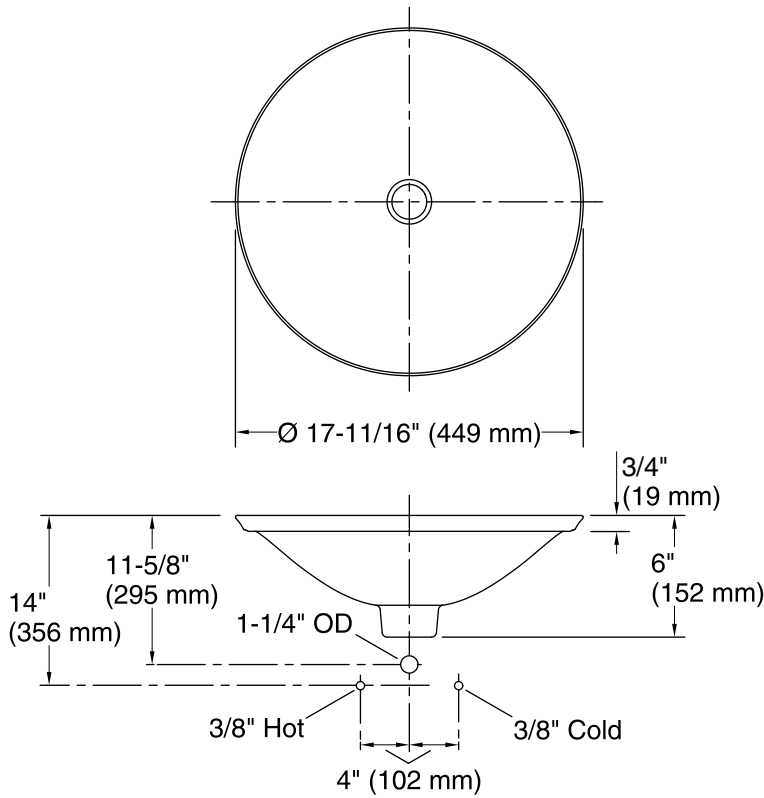

Sartorial™ Paisley Carillon® Round

Bathroom Sink

K-75748-FP2

Standard Installation