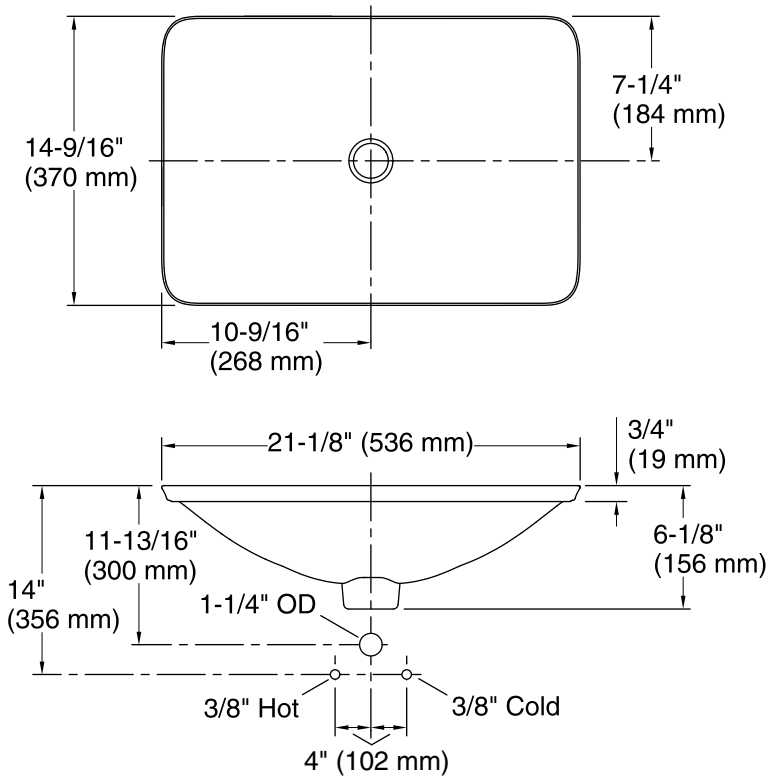

Sartorial™ Paisley Carillon® Rectangle

Bathroom Sink
K-75749-FP1

Features

- Decorated with a textural Paisley design on White background.
- Rectangular basin with subtle lift at edges.
- Wading pool design accommodates a wide variety of faucets.
- No faucet holes; requires wall- or counter-mount faucet.

Bathroom Sink

K-75749-FP1

Standard Installation

Technical Information

All product dimensions are nominal.

Bowl configuration: Single

Installation: Drop-in, Vessel

Bowl area (Only): Length: 21-1/8" (536 mm)
 Width: 14-9/16" (370 mm)
 Bowl depth: 4-1/8" (105 mm)
 Water depth: 4-1/8" (105 mm)