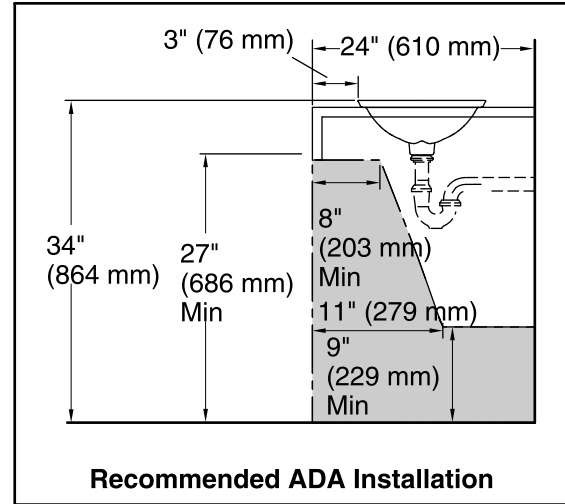

Bathroom Sink

K-75749-FP1

Standard Installation

Technical Information

All product dimensions are nominal.

Bowl configuration: Single

Installation: Drop-in, Vessel

Bowl area (Only): Length: 21-1/8" (536 mm)
 Width: 14-9/16" (370 mm)
 Bowl depth: 4-1/8" (105 mm)
 Water depth: 4-1/8" (105 mm)