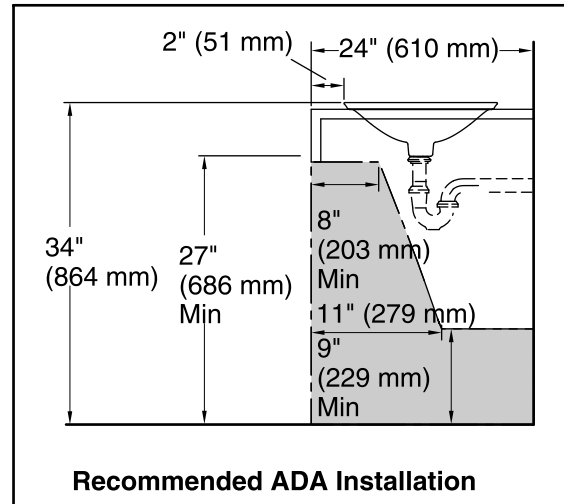

Recommended ADA Installation

Technical Information

All product dimensions are nominal.

Bowl configuration: Single

Installation: Drop-in, Vessel

Bowl area (Only): Diameter: 17-11/16" (449 mm)

Bowl depth: 4" (102 mm)

Water depth: 4" (102 mm)

Template: 1242827, required, included

Notes

Install this product according to the installation instructions.

NOTICE: Countertop manufacturer or cutter must use the current product template available at www.kohler.com, or by calling 1-800-4KOHLER. Kohler Co. is not responsible for cutout errors when the incorrect cutout template is used.

ADA compliant when installed to the specific requirements of these regulations.