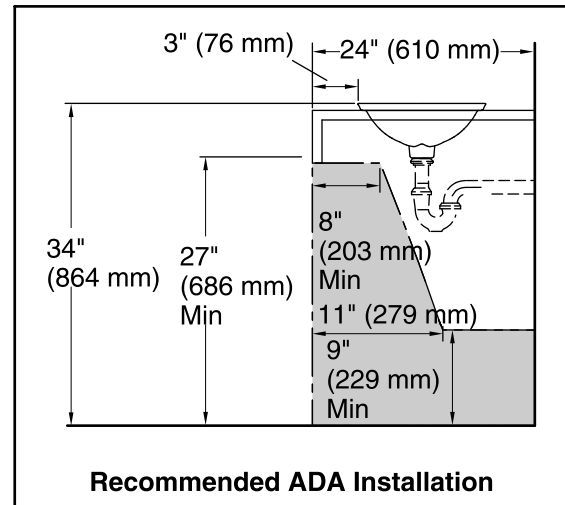

Bathroom Sink

K-77716

Standard Installation

Recommended ADA Installation

Technical Information

All product dimensions are nominal.

Bowl configuration: Single

Installation: Drop-in, Vessel

Bowl area (Only): Length: 21-1/8" (536 mm)
 Width: 14-9/16" (370 mm)
 Bowl depth: 4-1/8" (105 mm)
 Water depth: 4-1/8" (105 mm)

Template: 1242828, required, included

Notes

Install this product according to the installation instructions.