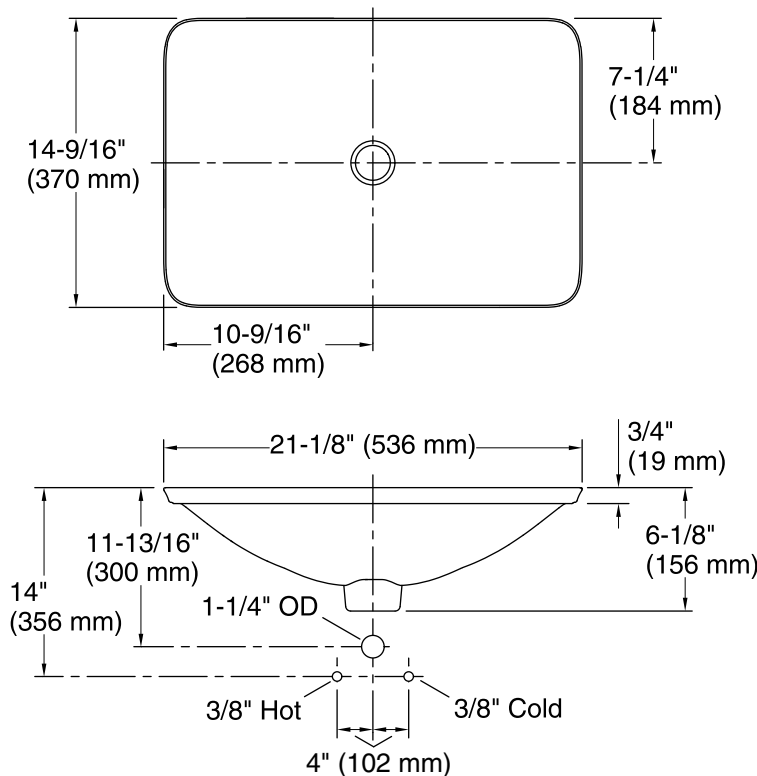

Bathroom Sink

K-77716

Standard Installation

Recommended ADA Installation

Technical Information

All product dimensions are nominal.

Bowl configuration: Single

Installation: Drop-in, Vessel

Bowl area (Only): Length: 21-1/8" (536 mm)
 Width: 14-9/16" (370 mm)
 Bowl depth: 4-1/8" (105 mm)
 Water depth: 4-1/8" (105 mm)

Template: 1242828, required, included

Notes

Install this product according to the installation instructions.