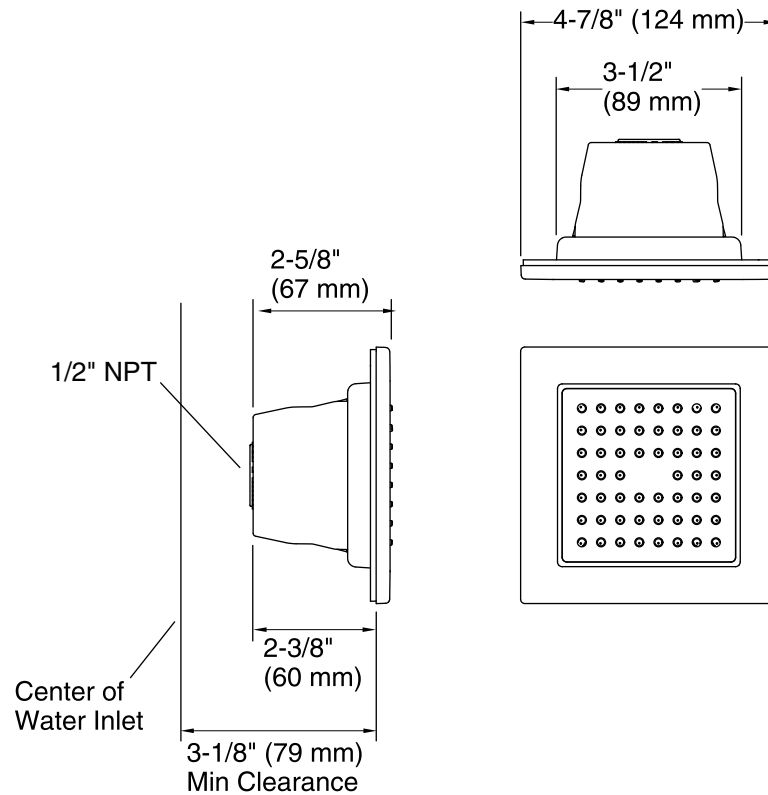

Features

- Single-function 54-nozzle body spray delivers a soothing spray.
- Fully adjustable sprayface pivots for targeted hydromassage.
- MasterClean™ sprayface is easy to clean.
- Low-profile design complements any décor.
- 2.5 gal/min (9.5 l/min) flow rate.

Material

- KOHLER finishes resist corrosion and tarnish.

Installation

- Wall-mount
- 1/2" NPT connection.

Codes/Standards

ASME A112.18.1/CSA B125.1

KOHLER® Faucet Lifetime Limited Warranty

See website for detailed warranty information.

Technical Information

All product dimensions are nominal.

Notes

For use with automatic compensating valves rated at 2.5 gal/min (9.5 l/min) or less.

Install this product according to the installation guide.