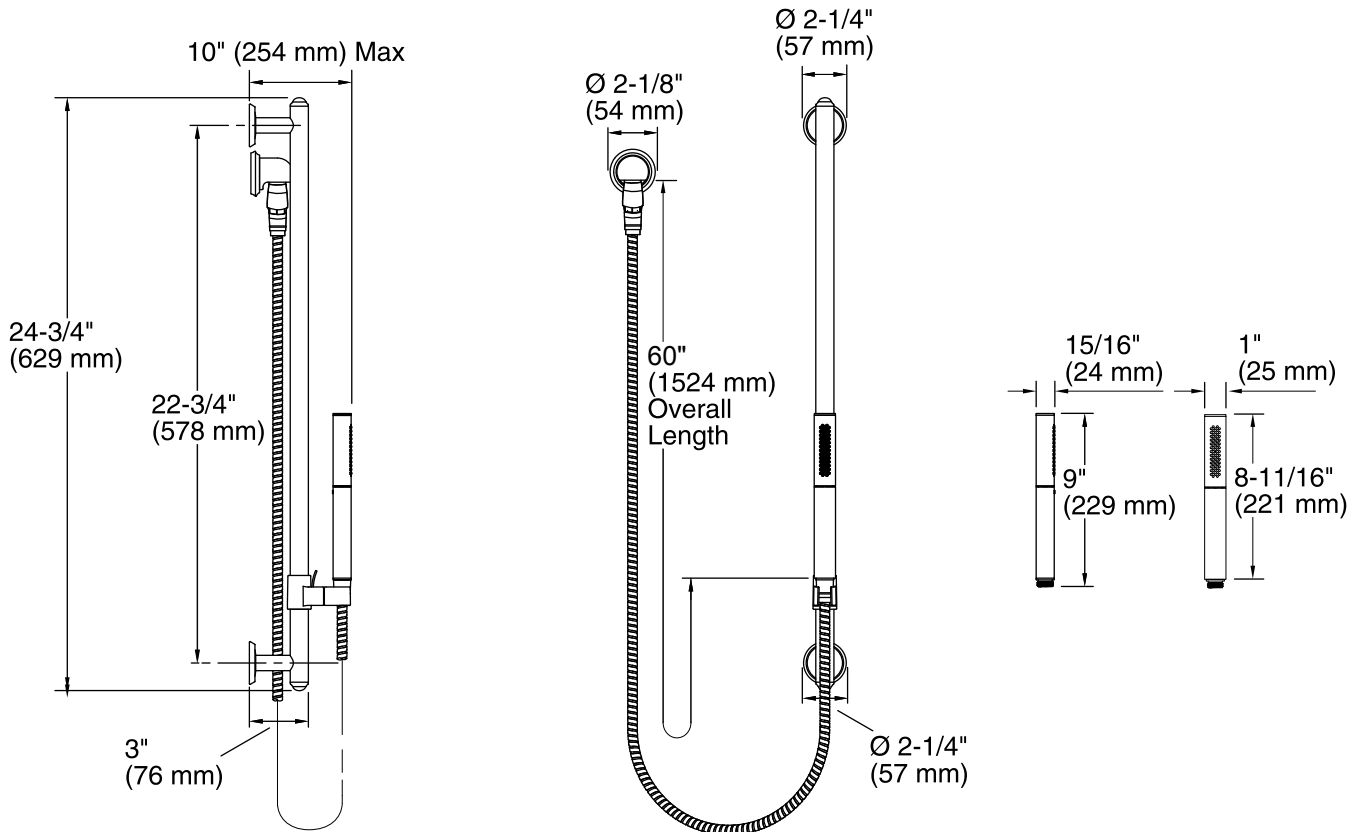

Features

- Includes multifunction handshower, Slidebar with trim, 60" hose, supply elbow and vacuum breaker.
- Features the Shift™ ellipse multifunction handshower.
- KOHLER finishes resist corrosion and tarnishing, exceeding industry durability standards over two times.
- MasterClean™ sprayface resists hard water buildup and is easy to clean.

Components

Product includes:

- K-9660 Vacuum Breaker
- K-9514 60" Shower Hose
- K-974 Slidebar Trim Kit
- K-9069 Shower Slidebar
- K-10257 Multifunction Handshower

OBC

Codes/Standards

ASME A112.18.1/CSA B125.1
DOE - Energy Policy Act 1992
California Energy Commission (CEC)
OBC

Technical Information

All product dimensions are nominal.

Handshower:

Rated maximum flow: 2.5 gal/min (9.5 l/min)

Pressure: 80 psi (5.5 bar)

Notes

Install this product according to the installation guide.

IMPORTANT! The slidebar must be mounted to stud framing at both the top and bottom mounting locations. Do not use or depend on plastic wall anchors to attach the slidebar.

Model includes handshower with vacuum breaker. Plumbing codes may require a vacuum breaker be installed in-line to handshowers. Consult with local plumbing codes.

OBC compliant when installed to the specific requirements of these regulations.