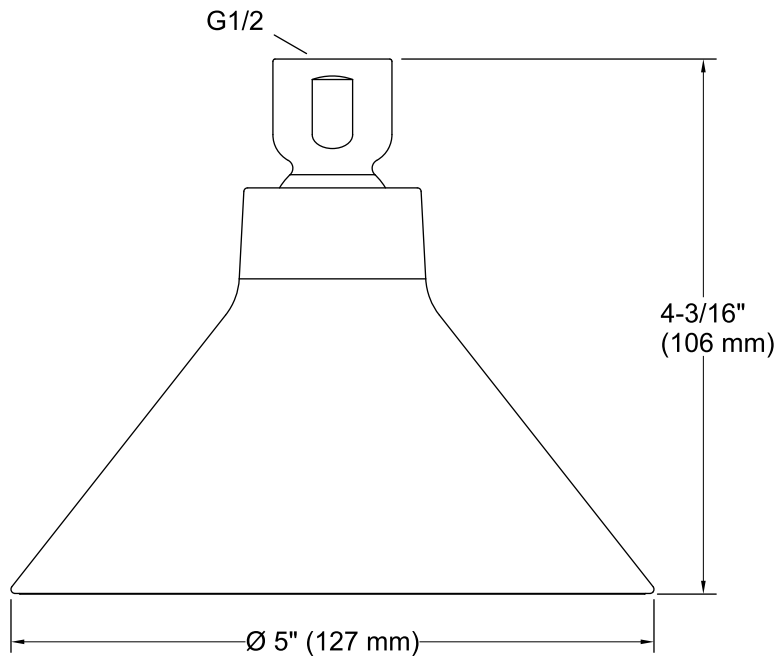

Technical Information

All product dimensions are nominal.

Faucet:

Flow rate: 1.75 gal/min (6.6 l/min)

Bluetooth® range: 33 ft (0.8 m)

Bluetooth® version: 2.1

Showerhead/Body Spray:

Rated maximum flow: 1.75 gal/min (6.6 l/min)

Pressure: 45 psi (3.1 bar)

Notes

For use with automatic compensating valves rated at 1.75 gal/min (6.6 l/min) or less.

Install this product according to the installation instructions.

Follow local building electrical codes.

A BLUETOOTH wireless device is required to stream music.