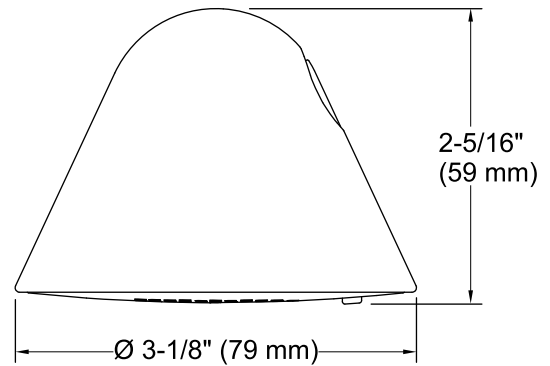

Technical Information

All product dimensions are nominal.

Faucet:

Flow rate: 1.75 gal/min (6.6 l/min)

Bluetooth® range: 33 ft (0.8 m)

Bluetooth® version: 2.1

Showerhead/Body Spray:

Rated maximum flow: 1.75 gal/min (6.6 l/min)

Pressure: 45 psi (3.1 bar)

Notes

For use with automatic compensating valves rated at 1.75 gal/min (6.6 l/min) or less.

Install this product according to the installation instructions.

Follow local building electrical codes.

A BLUETOOTH wireless device is required to stream music.