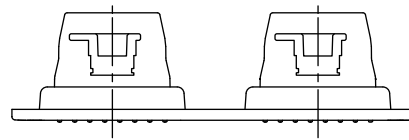

Technical Information

All product dimensions are nominal.

Showerhead/Body Spray:

Rated maximum flow: 2.5 gal/min (9.5 l/min)

Pressure: 80 psi (5.5 bar)

Notes

Install this product according to the installation guide.