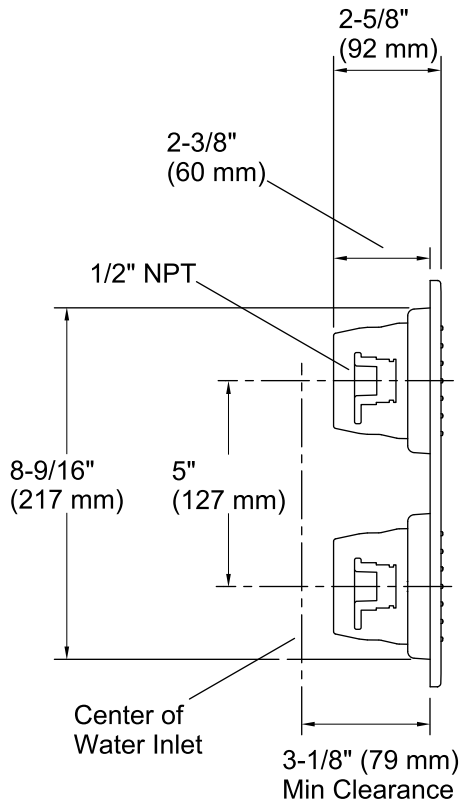

### Features

- Panel utilizes an integrated system of four 22-nozzle, fully adjustable sprayheads for stimulating hydrotherapy.
- Low-profile design complements any decor.
- MasterClean™ sprayface is easy to clean.
- 0.6 gpm (gallons per minute) maximum flow rate from each sprayhead for a maximum combined flow of 2.4 gpm (gallons per minute)
- 1/2-inch NPT connections.

**Technical Information**

All product dimensions are nominal.

**Showerhead/Body Spray:**

Rated maximum flow: 2.5 gal/min (9.5 l/min)

Pressure: 80 psi (5.5 bar)

**Notes**

Install this product according to the installation guide.