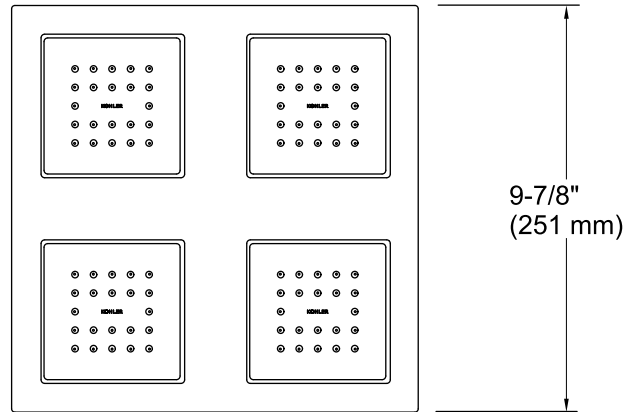

Technical Information

All product dimensions are nominal.

Showerhead/Body Spray:

Rated maximum flow: 2.5 gal/min (9.5 l/min)

Pressure: 80 psi (5.5 bar)

Notes

Install this product according to the installation guide.