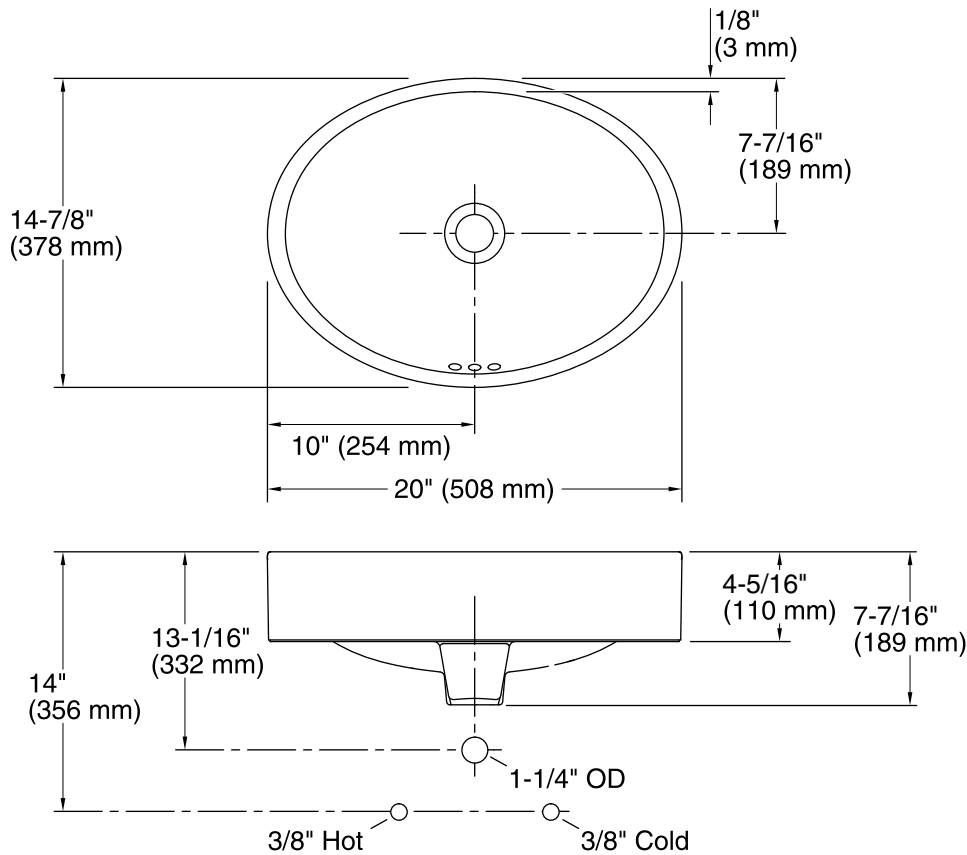

Features

- No faucet holes; requires wall- or counter-mount faucet.
- Overflow drain.

Material

- Vitreous china.

Installation

- Drop-in or vessel.

Codes/Standards

ASME A112.19.2/CSA B45.1

| | | |
|--|---|-------|
|  | 0 | White |
|--|---|-------|

Technical Information

All product dimensions are nominal.

| | |
|---------------------|---|
| Bowl configuration: | Single |
| Installation: | Vessel |
| Bowl area (Only): | Bowl depth: 5-1/2" (140 mm) With overflow: Yes |
| Template: | 1245921-7, required, included |