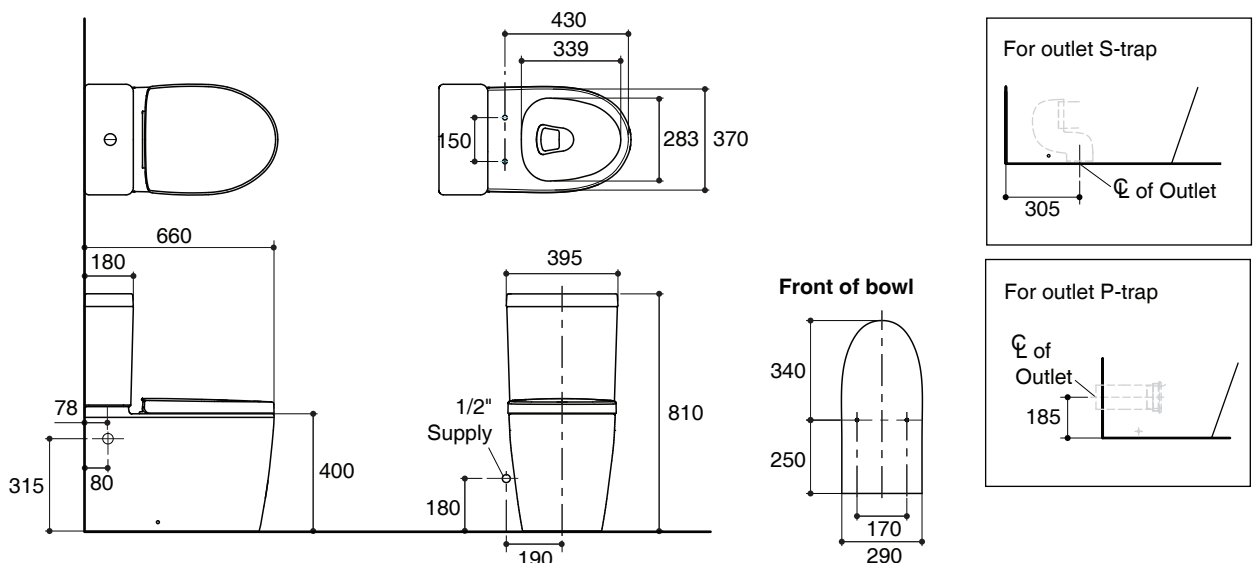

TWO-PIECE TOILET WITH SEAT K-24099K

Features

- Vitreous china
- Round front bowl
- Includes quiet close seat
- Includes polished chrome push button
- Wash down flushing system with rimless technology
- Dual flush 2.6/4 liter per flush
- 305 mm rough-in for S-trap
- 660 x 395 x 810 mm

Codes/Standards Applicable

Specified model meets or exceeds the following:

- TIS 792-2554
- GB 6952-2015

Technical Information

Fixture:	
Configuration	two-piece, round front
Water per flush	2.6/4 liter
Passageway	51 mm
Water area	127 x 102 mm
Water depth from rim	210 mm
Seat post hole centers	150 mm

Included Components:	
Bowl	K-76077K
Tank	K-76616K
Tank cover	1276561-SP
Quiet close seat	K-75200K

Installation Notes

Install this product according to the installation guide.

Specified Model

Model	Description	Color/Finished
K-24099K	Parliament Grande two-piece toilet, S-trap with quiet close seat	0: White

Note: The recommended dimension for installation can be adjusted according to user preferences and layout.

Product Diagram