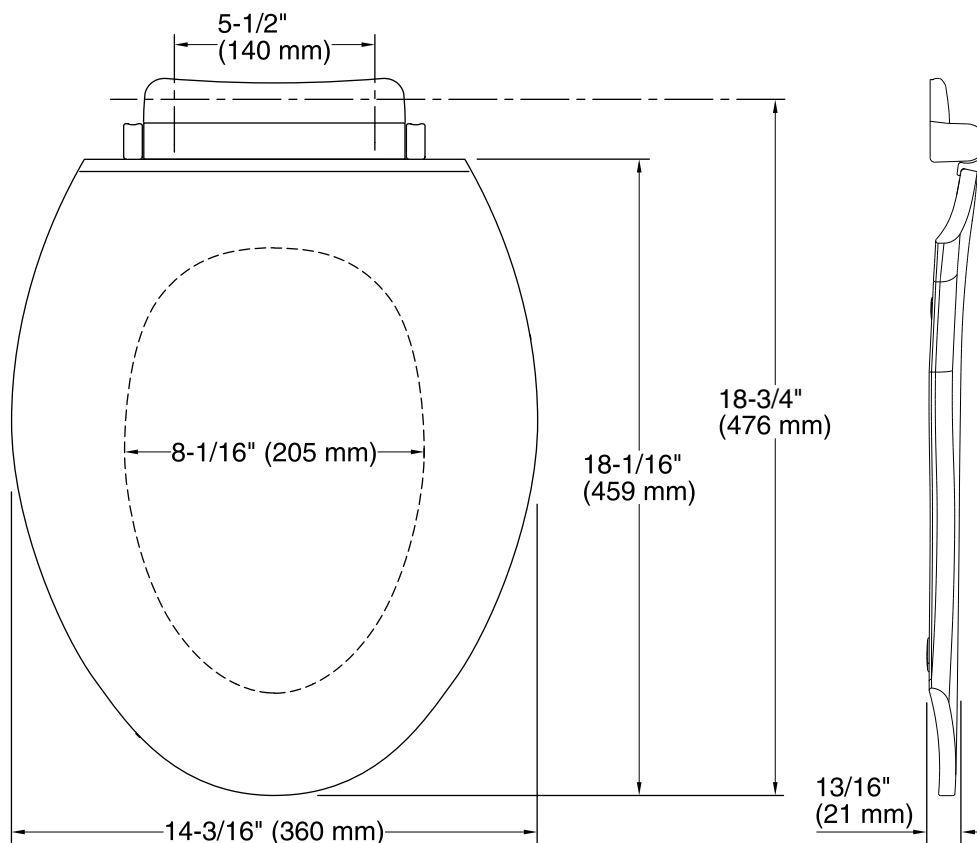

#### Technical Information

All product dimensions are nominal.

Seat shape type: Elongated

Seat front type: Closed-front

Seat-mounting holes: 5-1/2" (140 mm)