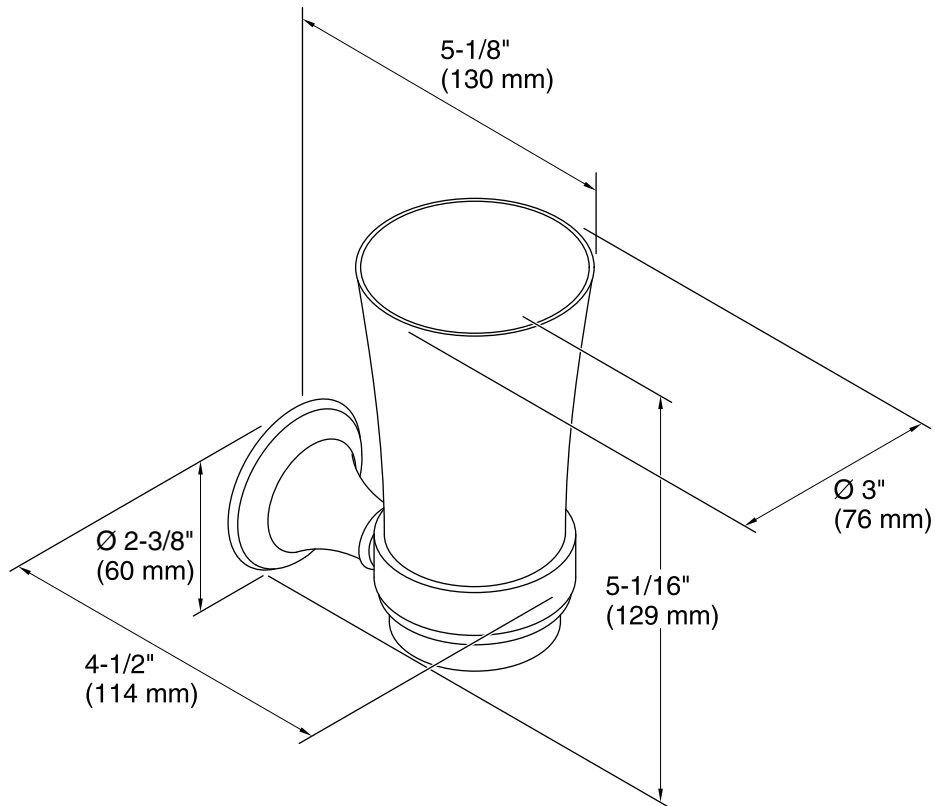

Color	Code	Description
	CP	Polished Chrome
	SN	Vibrant® Polished Nickel
	PB	Vibrant® Polished Brass
	BN	Vibrant® Brushed Nickel
	2BZ	Oil-Rubbed Bronze

Technical Information

All product dimensions are nominal.