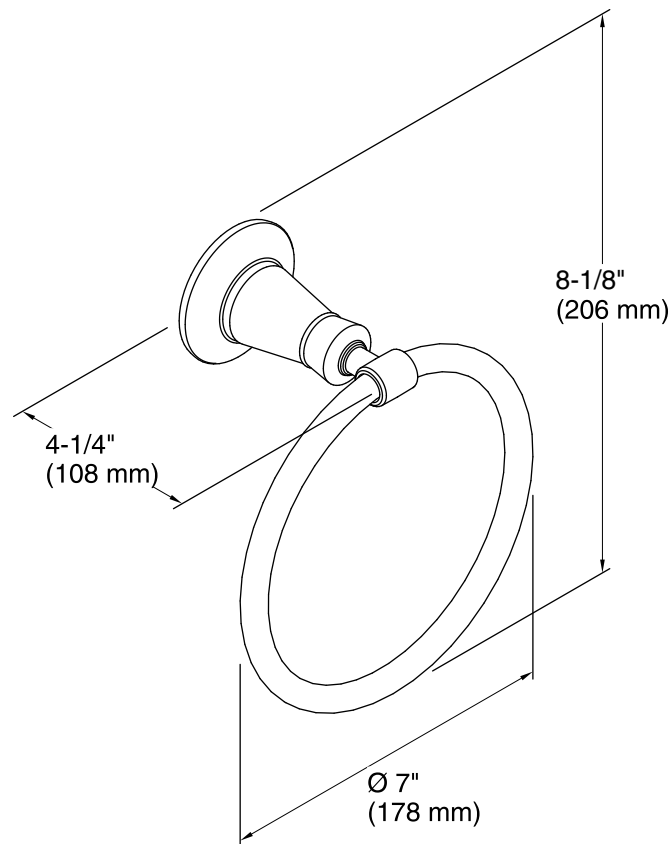

Color tiles intended for reference only.

Color	Code	Description
	CP	Polished Chrome
	BN	Vibrant® Brushed Nickel

Technical Information

All product dimensions are nominal.

Notes

Install this product according to the installation guide.