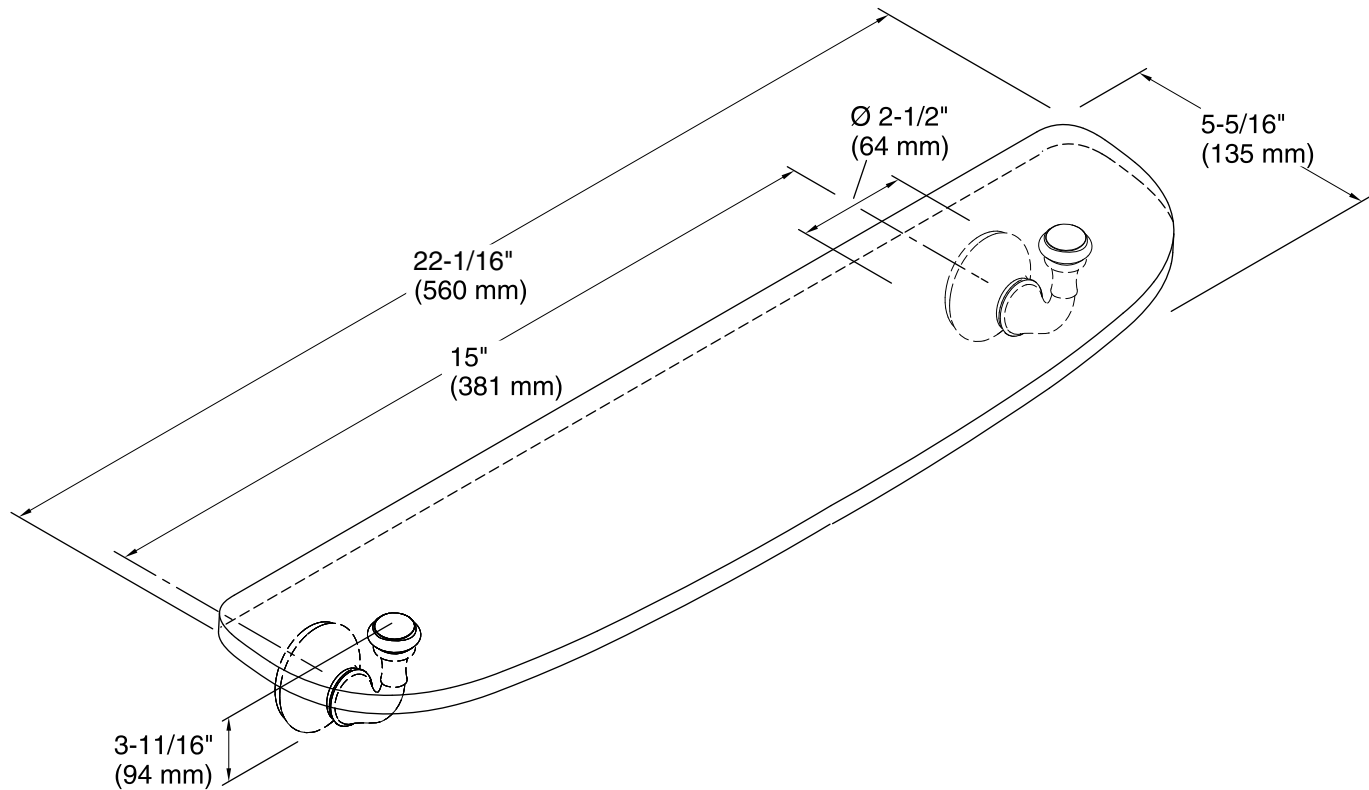

Color tiles intended for reference only.

Color	Code	Description
	CP	Polished Chrome
	G	Brushed Chrome
	BN	Vibrant® Brushed Nickel

Technical Information

All product dimensions are nominal.

Notes

Install this product according to the installation guide.