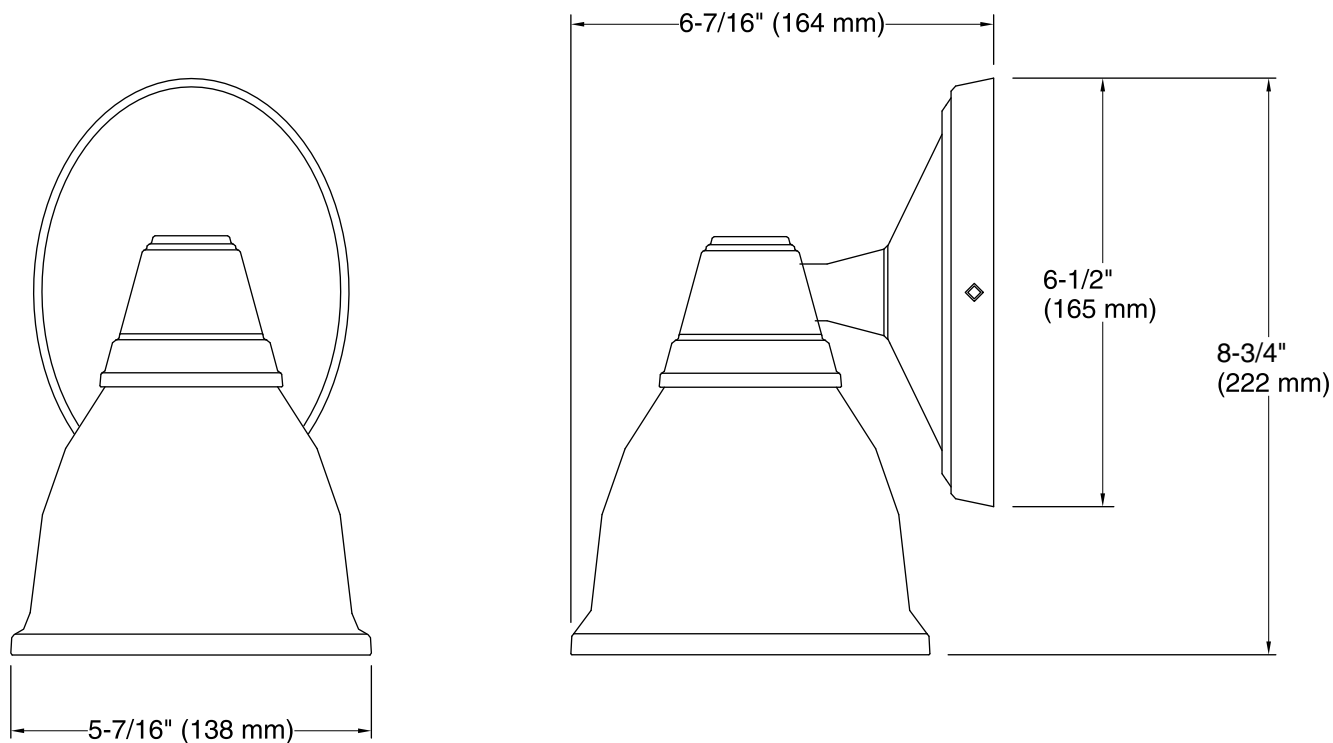

Available Colors/Finishes

Color tiles intended for reference only.

Color	Code	Description
	CP	Polished Chrome
	BN	Vibrant® Brushed Nickel

Technical Information

All product dimensions are nominal.

Notes

Install this product according to the installation guide.