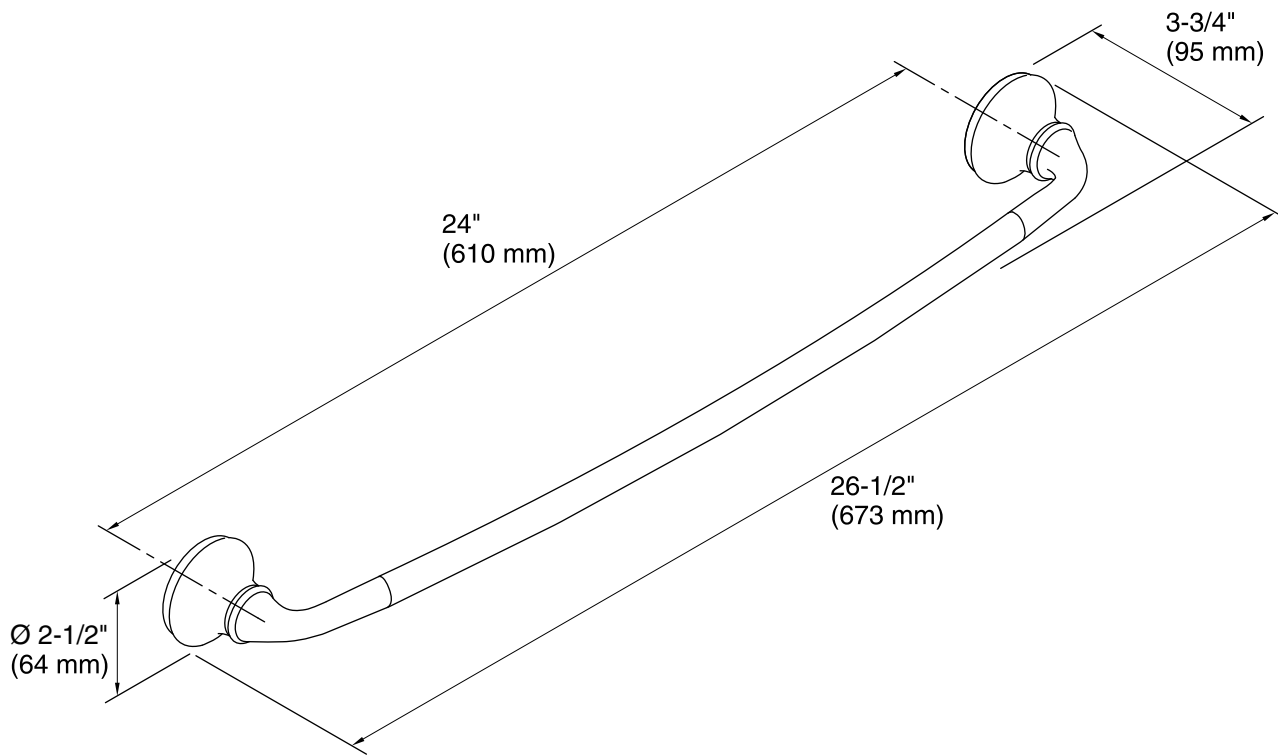

Color tiles intended for reference only.

Color	Code	Description
	CP	Polished Chrome
	G	Brushed Chrome
	BN	Vibrant® Brushed Nickel

Technical Information

All product dimensions are nominal.

Notes

Install this product according to the installation guide.