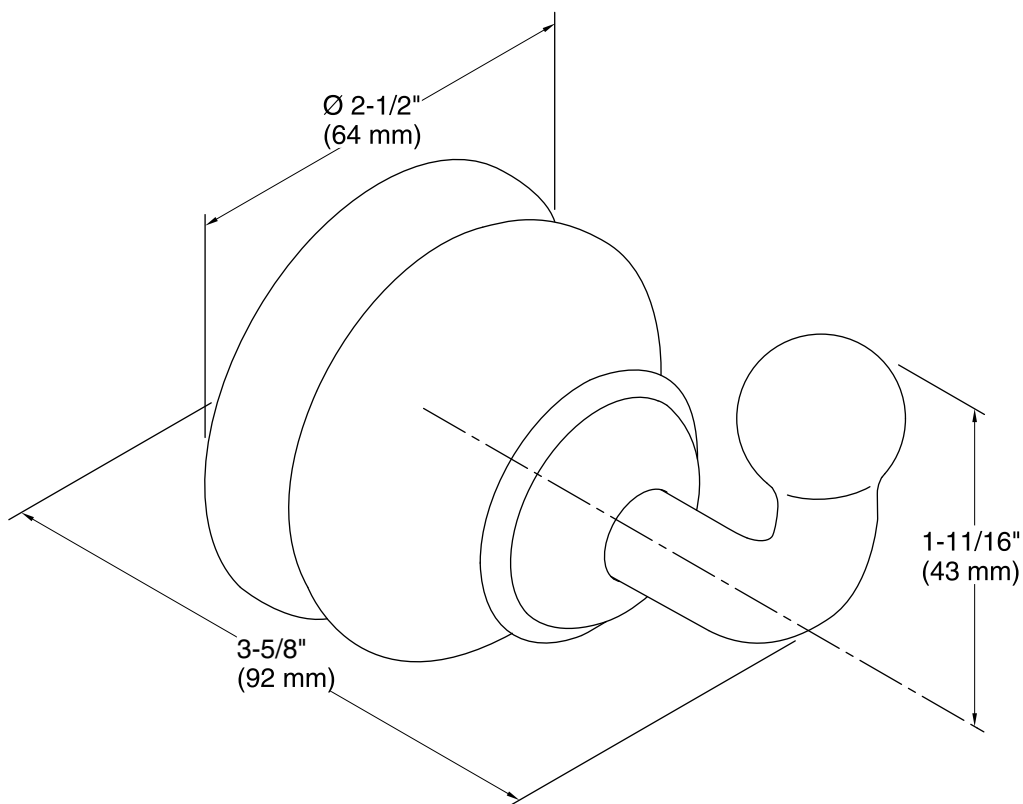

Color tiles intended for reference only.

Color	Code	Description
	CP	Polished Chrome
	BN	Vibrant® Brushed Nickel
	2BZ	Oil-Rubbed Bronze

Technical Information

All product dimensions are nominal.

Notes

Install this product according to the installation guide.