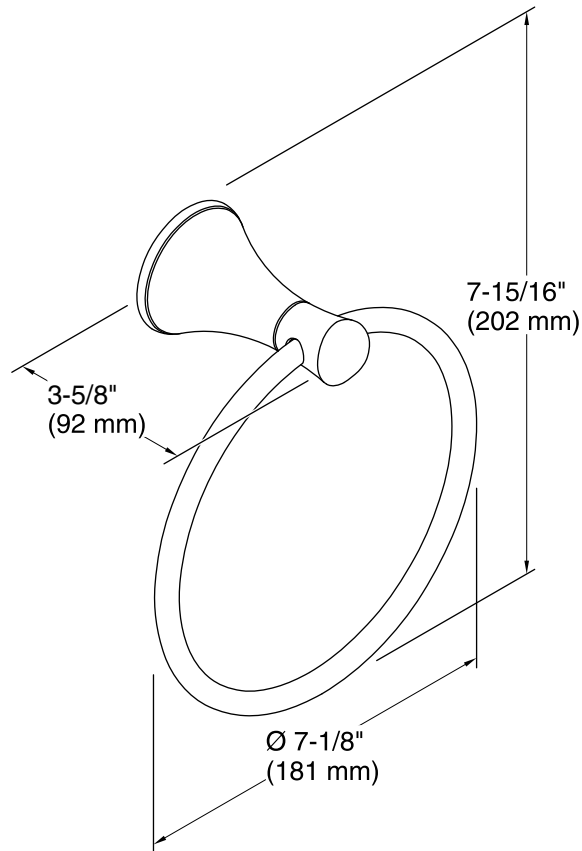

Color tiles intended for reference only.

Color	Code	Description
	CP	Polished Chrome
	G	Brushed Chrome
	BN	Vibrant® Brushed Nickel

Technical Information

All product dimensions are nominal.

Notes

Install this product according to the installation guide.