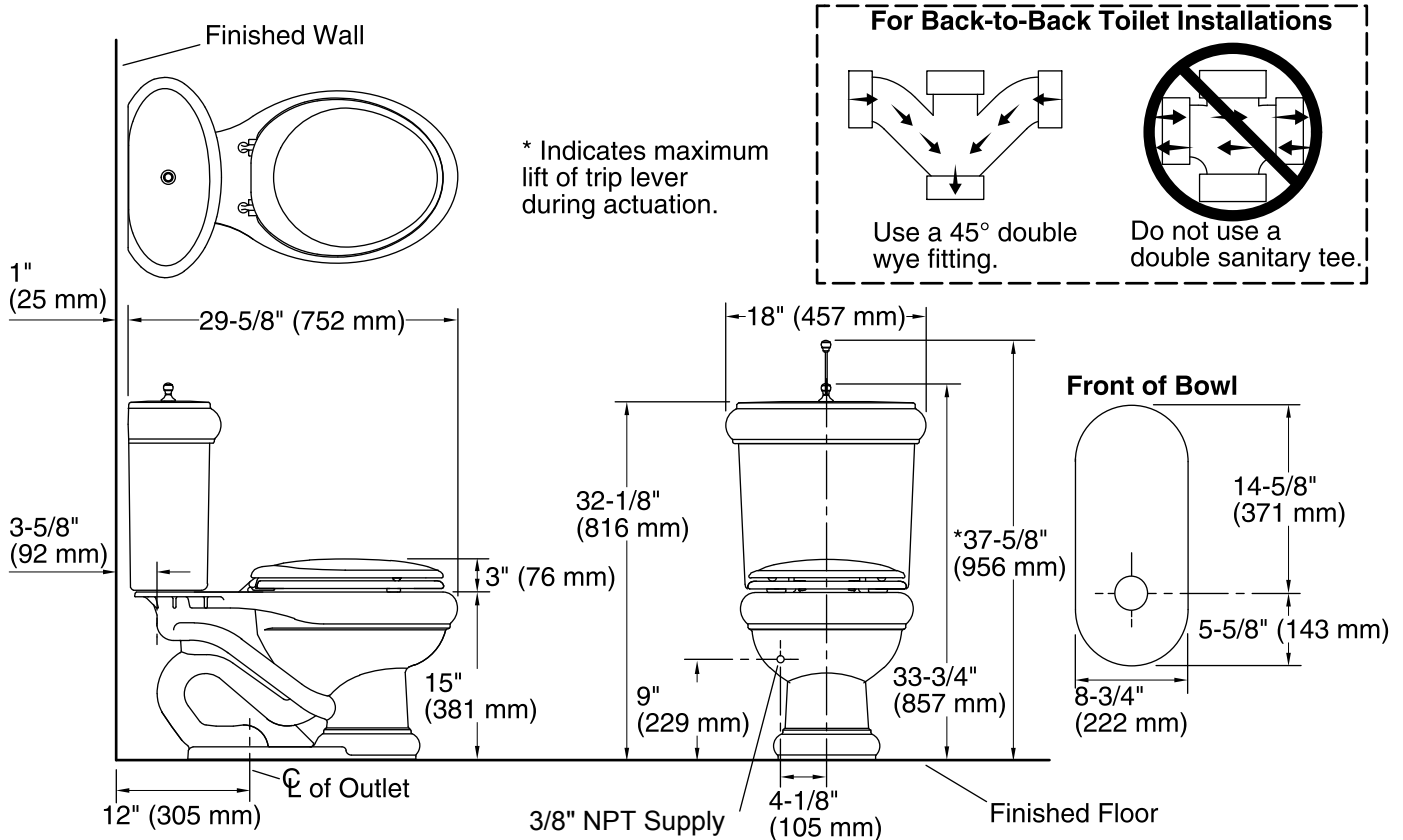

Features

- Decorated with a peony and ivy pattern on Biscuit background.
- Two-piece toilet.
- Elongated bowl offers added room and comfort.
- 1.6 gallons per flush (gpf).
- 2-inch glazed trapway.
- Standard left-hand trip lever included.
- Insuliner® tank liner minimizes condensation on the tank when exposed to high humidity.
- Seat included.
- Supply line not included.
- Combination consists of K-14240-PS-96 bowl, K-14279-PS-96 tank, K-4615-BR-96 seat, and K-9446-CP trip lever.
- Coordinates with other products with the Peonies & Ivy design.
- Single-flush gravity uses the force of gravity and a precision-engineered tank, bowl, and trapway to create a strong siphon during flushing.

Technology

- Single flush uses the force of gravity and a precision-engineered tank, bowl, and trapway to create a strong siphon during flushing.

Installation

- Standard 12-inch rough-in.

Components

Product includes:

K-14240-PS Toilet Bowl

K-14279-PS Toilet Tank

Additional included component/s: Tank cover, Flush actuator, Bolt cap accessory pack, Tank accessory pack, and Toilet seat.

Codes/Standards

ASME A112.19.2/CSA B45.1

KOHLER® One-Year Limited Warranty

See website for detailed warranty information.

Technical Information

All product dimensions are nominal.

Toilet type:	Two-piece, Floor-mount
Waste Outlet:	Floor
Bowl shape:	Elongated front
Flush type:	Ingenium
Trap passageway:	2" (51 mm)
Water Consumption	
Full:	1.6 gpf (6 lpf)
Water surface size:	10-1/4" x 9-1/8" (260 mm x 232 mm)
Rim to water surface:	6-1/2" (165 mm)
Rough-in:	12
Seat-mounting holes:	5-1/2" (140 mm)