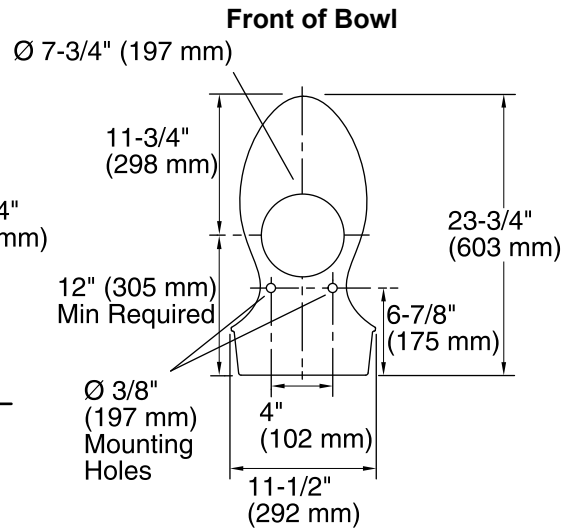

Technical Information

All product dimensions are nominal.

- Toilet type: One-piece
- Bowl shape: Elongated front
- Seat hinge type: Quiet-Close™, Quick-Release™
- Trap passageway: 2-1/8" (54 mm)
- Water surface size: 4-1/8" x 5-1/8" (105 mm x 130 mm)
- Rough-in: 12
- Seat-mounting holes: 5-1/2" (140 mm)

Notes

Install this product according to the installation instructions.
For back-to-back toilet installations: Use only a 45° double wye fitting.