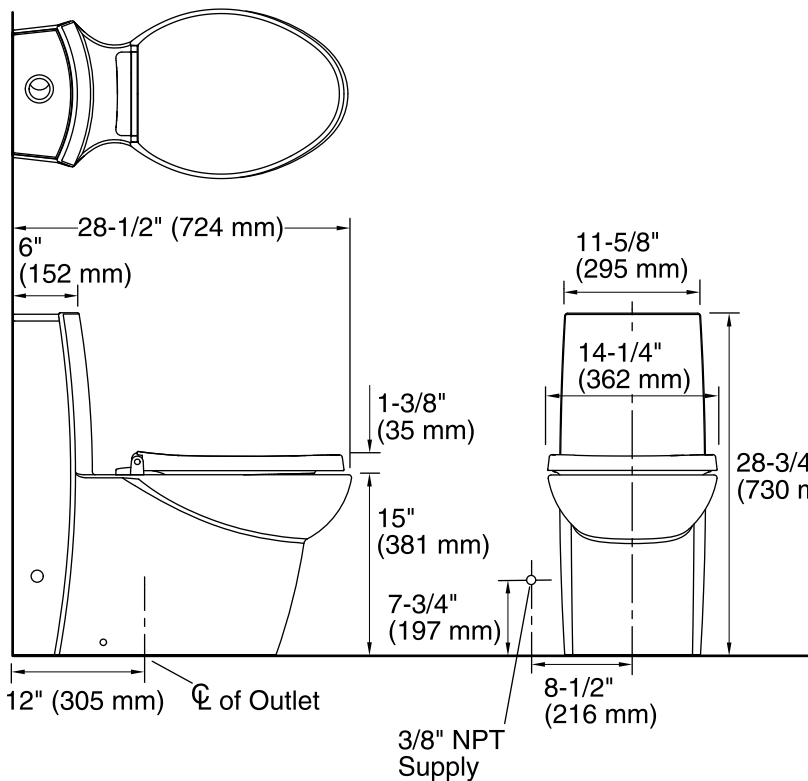

Empress Bouquet™ Saile®

Dual Flush Compact Toilet

K-14338-SMC

Features

- Decorated with a Chinese-inspired metallic floral pattern on White background.
- One-piece toilets integrate the tank and bowl into a seamless, easy-to-clean design.
- Compact elongated bowl offers added comfort while occupying the same space as a round bowl.
- Two-button flush offers a choice of 1.6 or 0.8 gallons per flush (gpf).
- Skirted trapway simplifies cleaning.
- Quiet-Close™ seat and lid close slowly and quietly without slamming.
- Coordinates with other products with the Empress Bouquet design.
- Dual-flush technology allows you to choose between a full- or partial-flush.

Technology

- Dual-flush technology allows you to choose between a full- or half-flush.

Installation

- Standard 12-inch rough-in.

Water Conservation & Rebates

- WaterSense® toilets meet strict EPA flushing guidelines, including using at least 20 percent less water than 1.6-gallon toilets.
- This product can help a building earn Water Efficiency points in the LEED® Green Building Rating System.
- This product meets water savings requirements for California Energy Commission (CEC), CALGreen, and Colorado SB 14-103.

Technical Information

All product dimensions are nominal.

- Toilet type: One-piece
- Bowl shape: Elongated front
- Seat hinge type: Quiet-Close™, Quick-Release™
- Trap passageway: 2-1/8" (54 mm)
- Water surface size: 4-1/8" x 5-1/8" (105 mm x 130 mm)
- Rough-in: 12
- Seat-mounting holes: 5-1/2" (140 mm)

Notes

Install this product according to the installation instructions.
For back-to-back toilet installations: Use only a 45° double wye fitting.