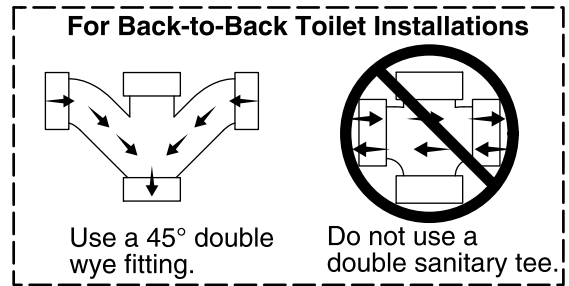

Empress Bouquet™ Saile®

Dual Flush Compact Toilet

K-14338-SMC

Features

- Decorated with a Chinese-inspired metallic floral pattern on White background.
- One-piece toilets integrate the tank and bowl into a seamless, easy-to-clean design.
- Compact elongated bowl offers added comfort while occupying the same space as a round bowl.
- Two-button flush offers a choice of 1.6 or 0.8 gallons per flush (gpf).
- Skirted trapway simplifies cleaning.
- Quiet-Close™ seat and lid close slowly and quietly without slamming.
- Coordinates with other products with the Empress Bouquet design.
- Dual-flush technology allows you to choose between a full- or partial-flush.

Technology

- Dual-flush technology allows you to choose between a full- or half-flush.

Installation

- Standard 12-inch rough-in.

Water Conservation & Rebates

- WaterSense® toilets meet strict EPA flushing guidelines, including using at least 20 percent less water than 1.6-gallon toilets.
- This product can help a building earn Water Efficiency points in the LEED® Green Building Rating System.
- This product meets water savings requirements for California Energy Commission (CEC), CALGreen, and Colorado SB 14-103.

Technical Information

All product dimensions are nominal.

- Toilet type: One-piece
- Bowl shape: Elongated front
- Seat hinge type: Quiet-Close™, Quick-Release™
- Trap passageway: 2-1/8" (54 mm)
- Water surface size: 4-1/8" x 5-1/8" (105 mm x 130 mm)
- Rough-in: 12
- Seat-mounting holes: 5-1/2" (140 mm)

Notes

Install this product according to the installation instructions.
For back-to-back toilet installations: Use only a 45° double wye fitting.