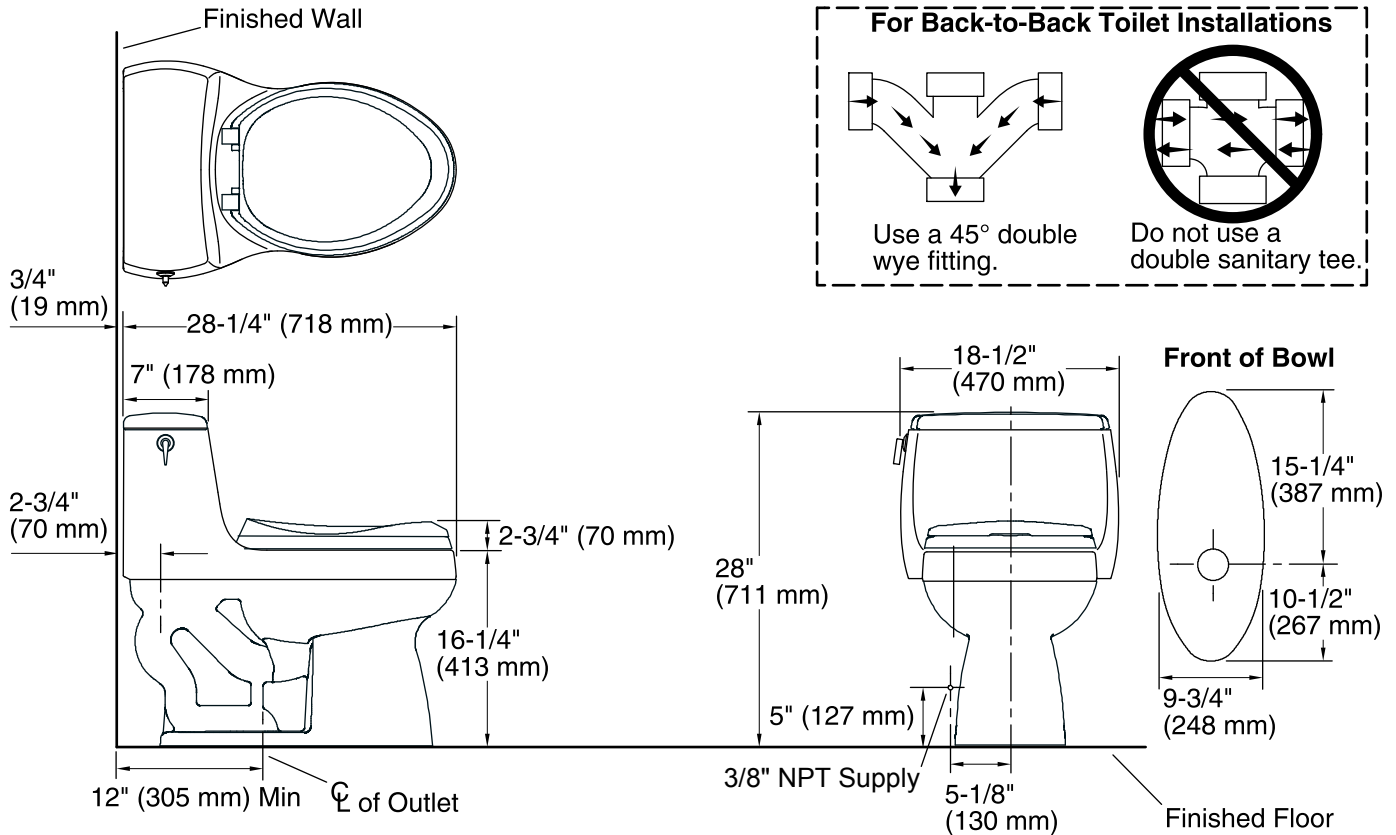

Features

- Decorated with Polished Gold accents on Biscuit background.
- One-piece toilets integrate the tank and bowl into a seamless, easy-to-clean design.
- Elongated bowl offers added room and comfort.
- Comfort Height® feature offers chair-height seating that makes sitting down and standing up easier for most adults.
- 1.28 gallons per flush (gpf).
- Standard left-hand trip lever included.
- Seat included.
- Coordinates with other products with the Prairie Flowers design.

Recommended Accessories

1023457 Wax Ring/Hardware Kit
1265114 Connector Hose

Components

Product includes:

K-4713 French Curve® Quiet-Close™ Elongated Toilet Seat
Additional included component/s: Tank cover, Trip lever, Bolt cap accessory pack, and Tank accessory pack.

See website for detailed warranty information.

Available Color/Finishes

Color tiles intended for reference only.

Color Code Description

 96 Biscuit

Technical Information

All product dimensions are nominal.

Toilet type:	One-piece, Floor-mount
Waste Outlet:	Floor
Bowl shape:	Elongated front
Flush type:	Class Five®
Seat hinge type:	Quick-Attach®, Quiet-Close™, Quick-Release™
Trap passageway:	2-1/8" (54 mm)
Water Consumption	
Full:	1.28 gpf (4.8 lpf)
Water surface size:	11" x 8-1/2" (279 mm x 216 mm)
Rim to water surface:	6" (152 mm)
Rough-in:	12
Seat-mounting holes:	5-1/2" (140 mm)

Accessibility standards may require controls to be located on the open side of the toilet.